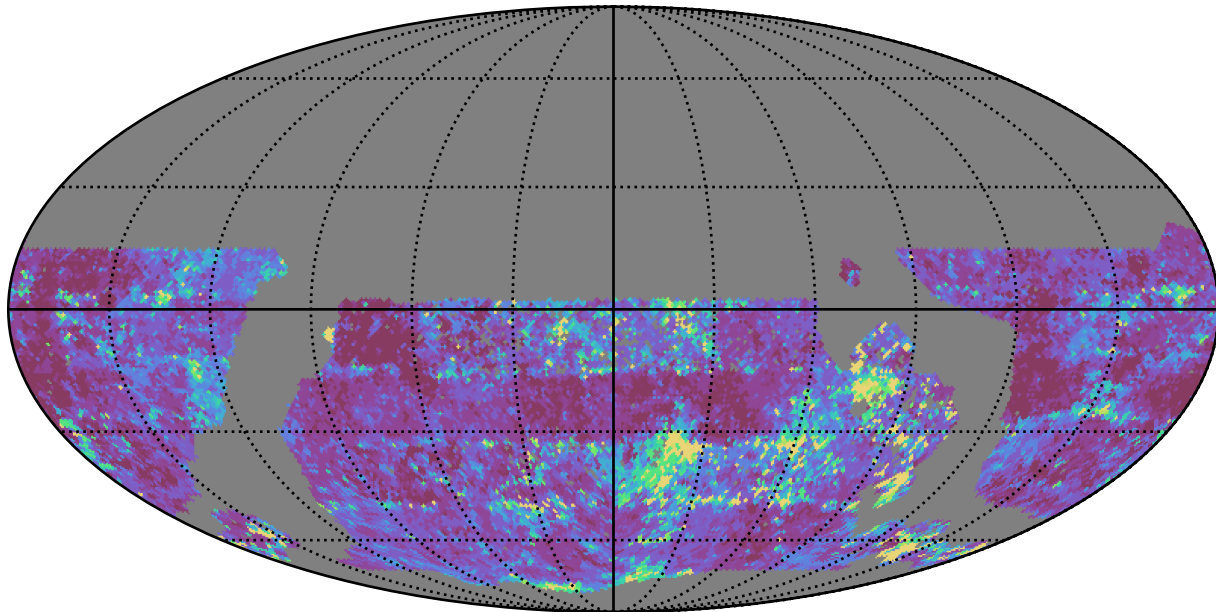

mw_roll_bulge_v3.3_10yrs WFD u band: 20thPercentile Inter-Night Gap

20thPercentile Inter-Night Gap
(days)