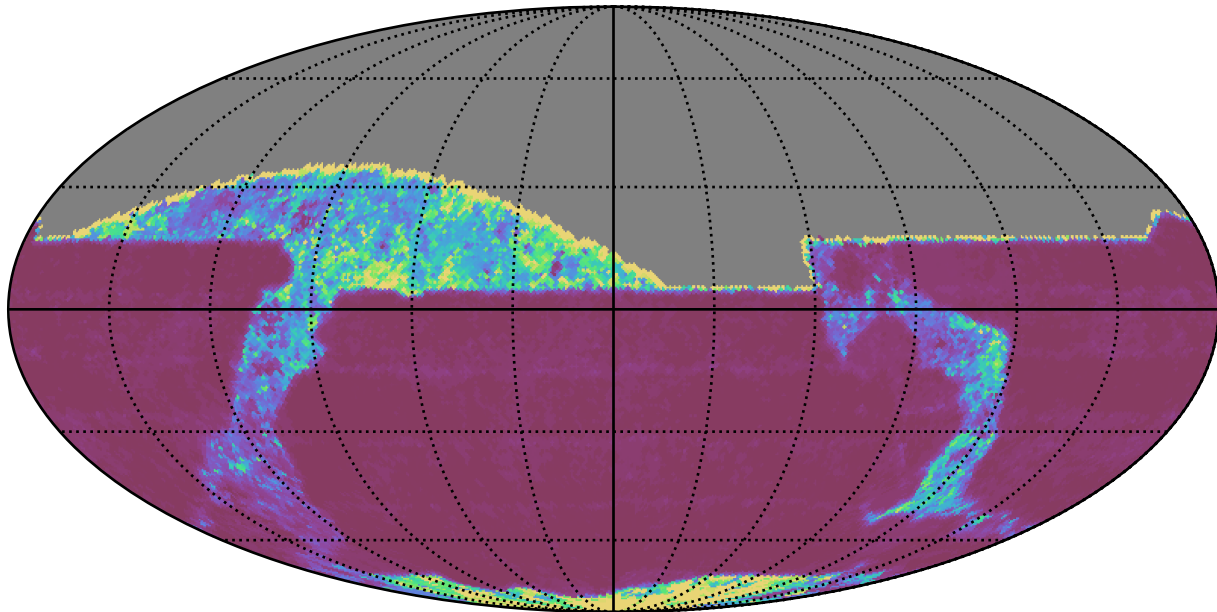

mw_roll_bulge_v3.3_10yrs All sky z band: 20thPercentile Inter-Night Gap

20thPercentile Inter-Night Gap
(days)