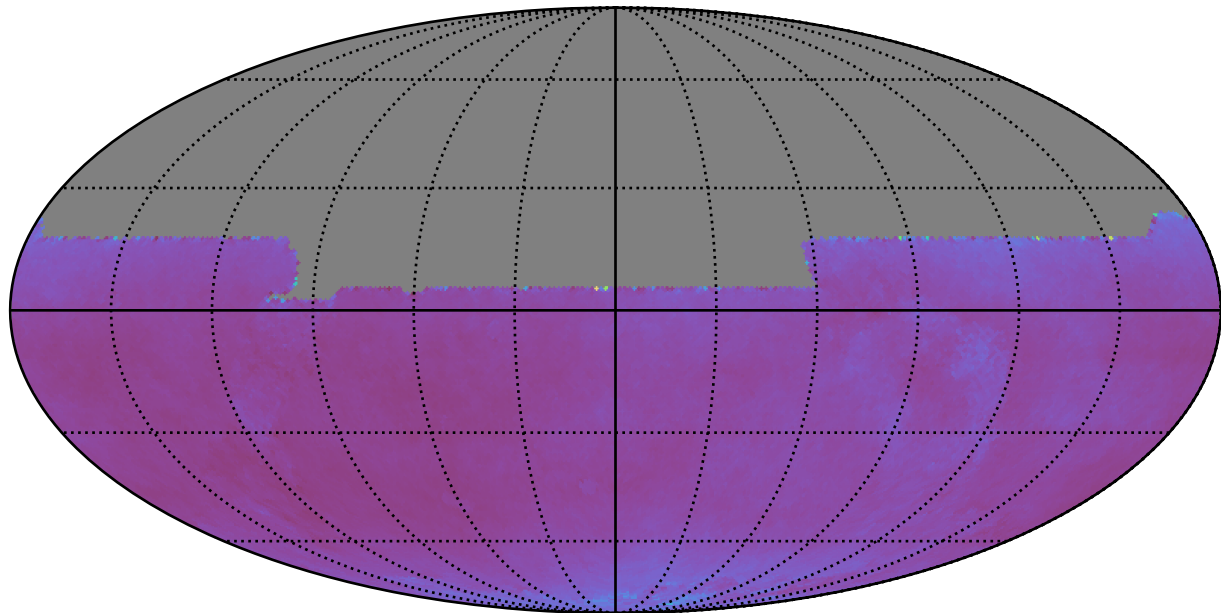

mw\_roll\_all\_v3.3\_10yrs night<3652 and y: SNR-weighted FWHMeff y, year<10

SNR-weighted FWHMeff y, year<10  
(mag arcsec)