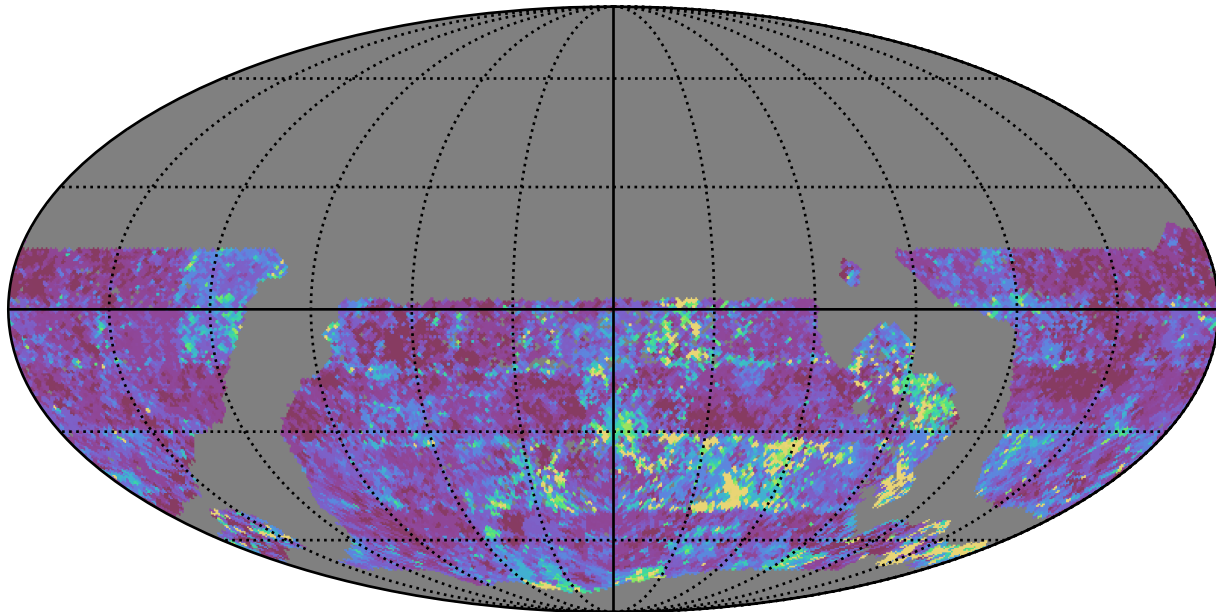

mw\_roll\_all\_v3.3\_10yrs WFD u band: 20thPercentile Inter-Night Gap

20thPercentile Inter-Night Gap  
(days)