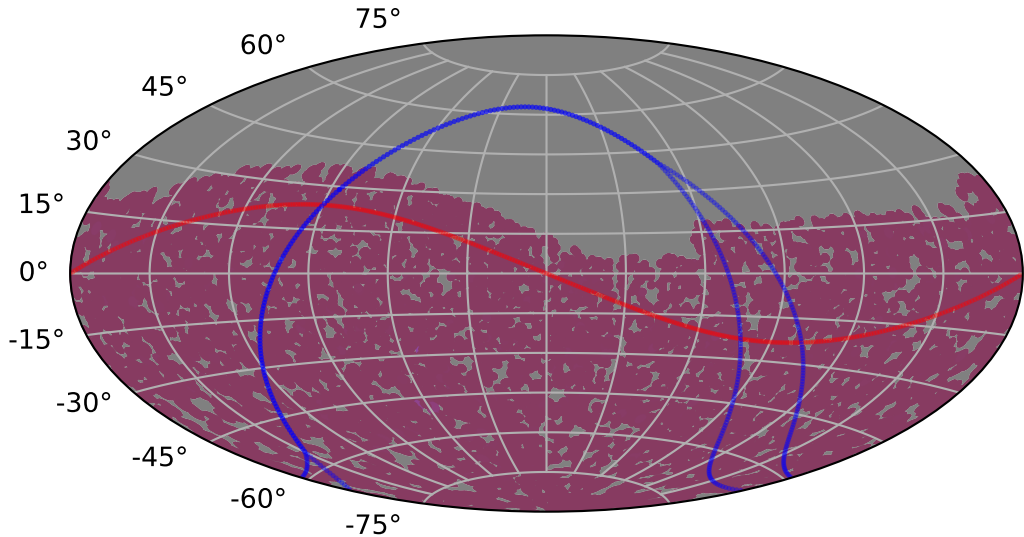

internal_u_expt60_nscale1.5v3.4_10yrs : TDE_Quality_some_color_pnum

TDE_Quality_some_color_pnum
(Bad: 0, Good (obs every 2 night): 1)