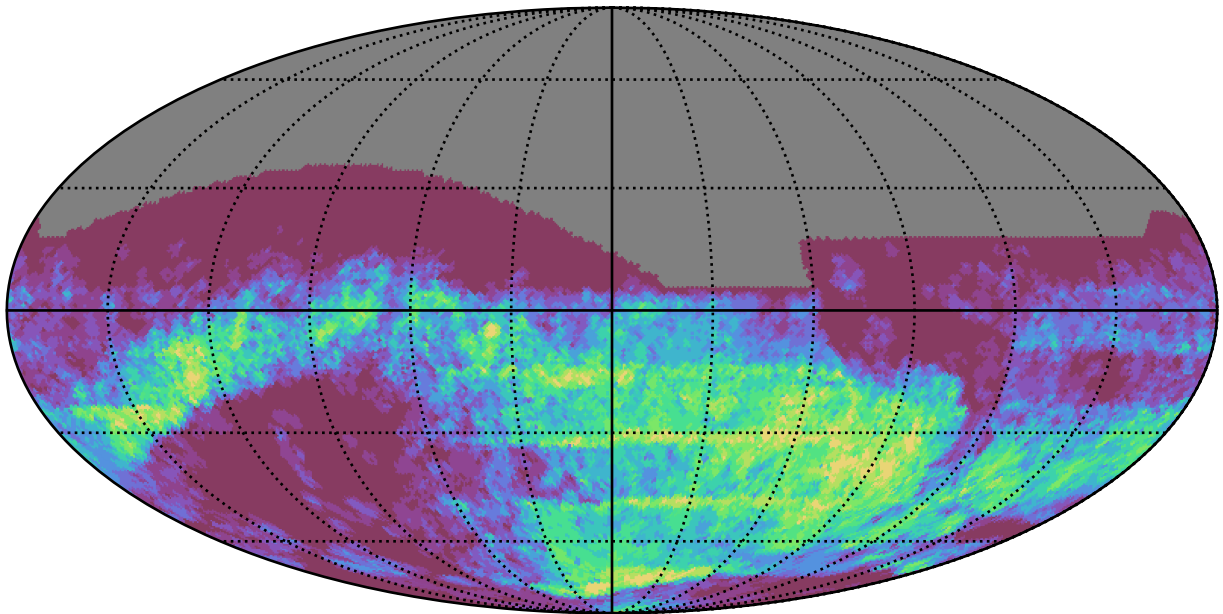

internal_u_expt60_nscale1.5v3.4_10yrs : GalPlaneSeasonGapsTimescales_xray_binaries_map_Tau_25_0

0.0 0.1 0.2 0.3 0.4 0.5 0.6 0.7 0.8 0.9 1.0
GalPlaneSeasonGapsTimescales_xray_binaries_map_Tau_25_0
(MJD mag)