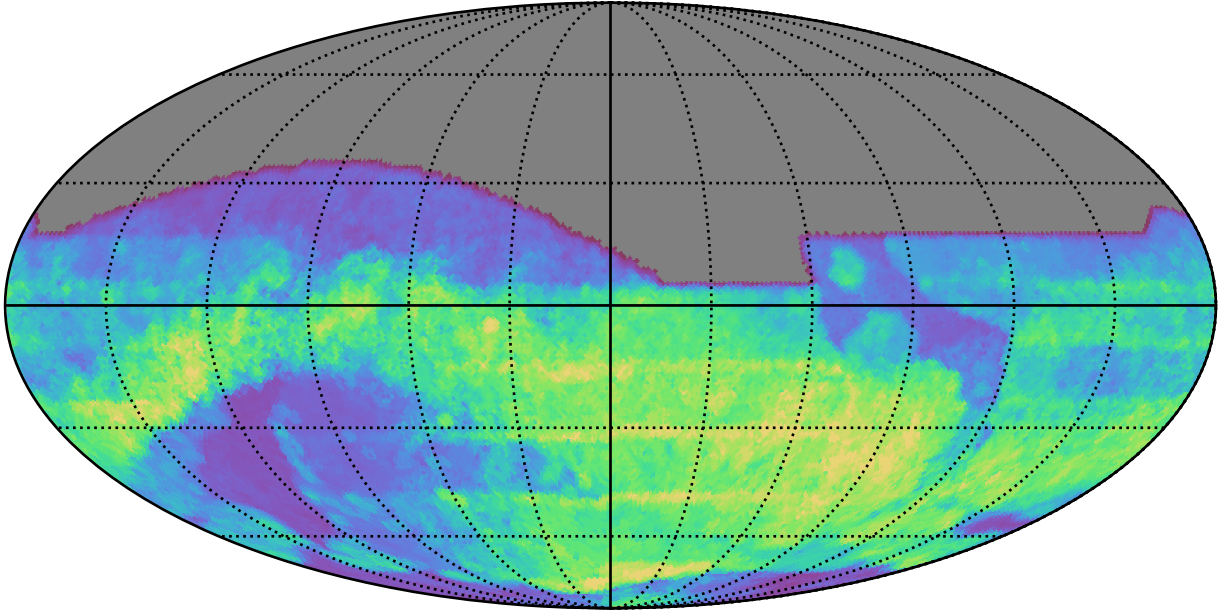

internal_u_expt60_nscale1.5v3.4_10yrs : GalPlaneSeasonGapsTimescales_xray_binaries_map_Tau_100_0

0.0 0.1 0.2 0.3 0.4 0.5 0.6 0.7 0.8 0.9 1.0
GalPlaneSeasonGapsTimescales_xray_binaries_map_Tau_100_0
(MJD mag)