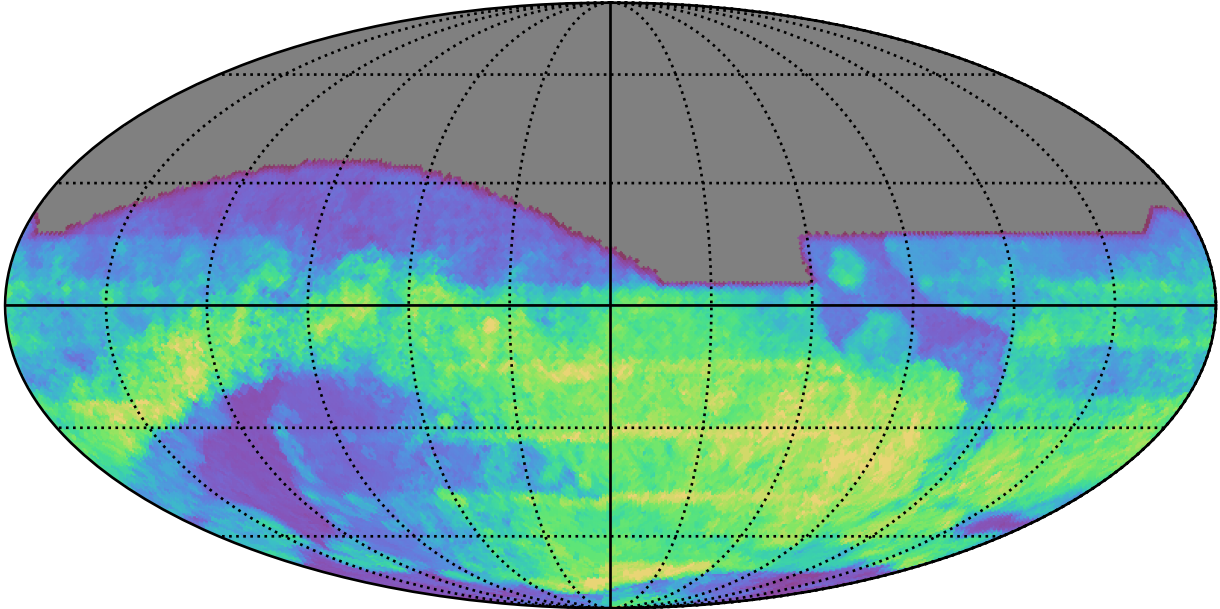

internal_u_expt60_nscale1.5v3.4_10yrs : GalPlaneSeasonGapsTimescales_xray_binaries_map_Tau_100_0

0.0 0.1 0.2 0.3 0.4 0.5 0.6 0.7 0.8 0.9 1.0
GalPlaneSeasonGapsTimescales_xray_binaries_map_Tau_100_0
(MJD mag)