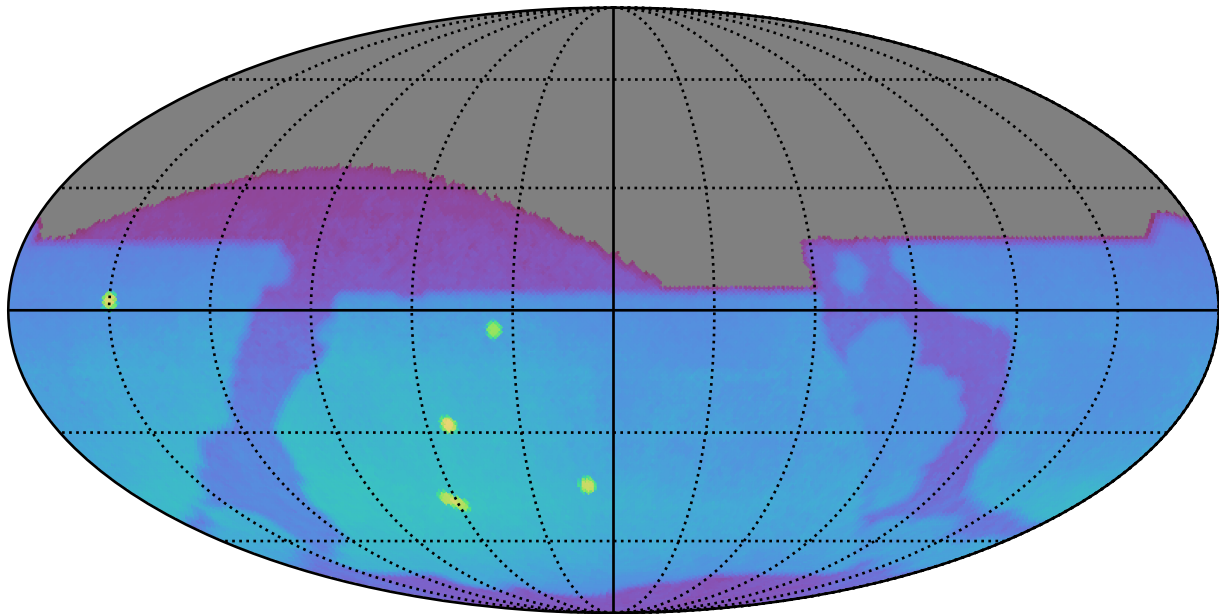

internal_u_expt60_nscale1.5v3.4_10yrs : Brown Dwarf, L7

Brown Dwarf, L7 (pc)