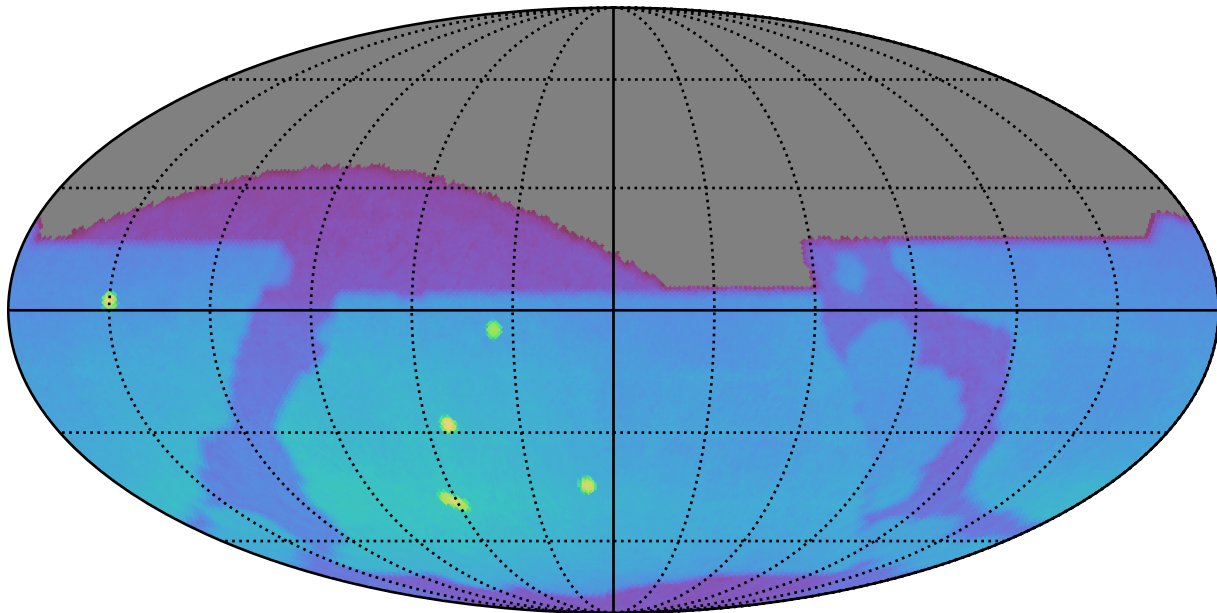

internal\_u\_expt60\_nscale1.5v3.4\_10yrs : Brown Dwarf, L4

Brown Dwarf, L4 (pc)