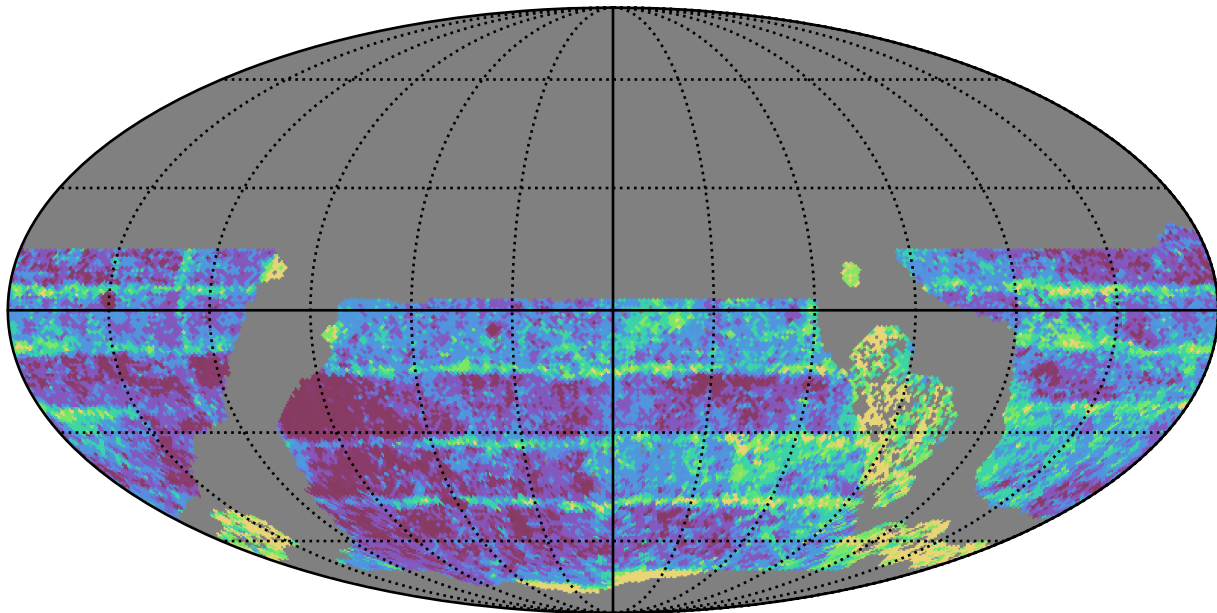

internal_u_expt60_nscale1.5v3.4_10yrs WFD i band: Median Inter-Night Gap

Median Inter-Night Gap (days)