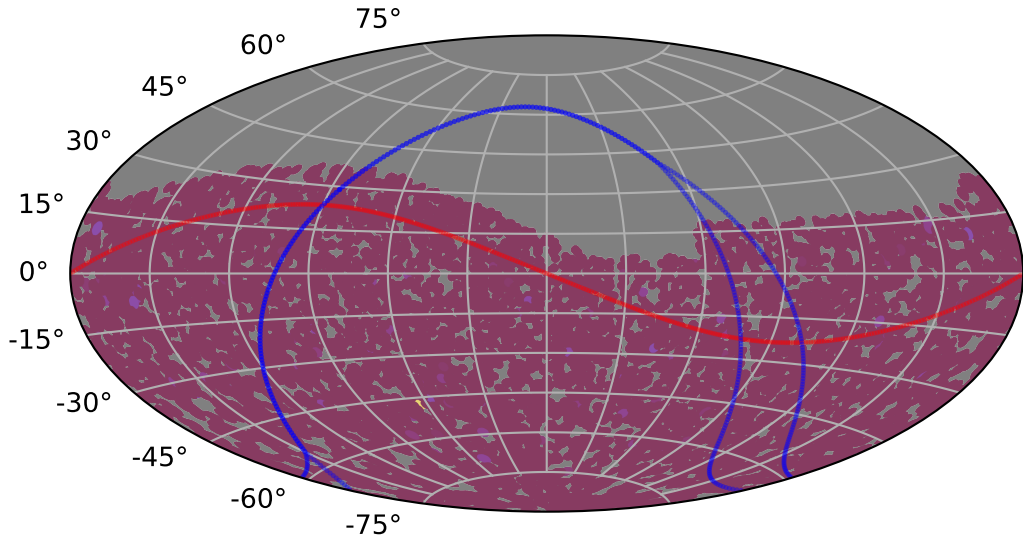

internal_u_expt60_nscale1.2v3.4_10yrs : TDE_Quality_some_color_pu_pnum

TDE_Quality_some_color_pu_pnum
(Bad: 0, Good (obs every 2 night): 1)