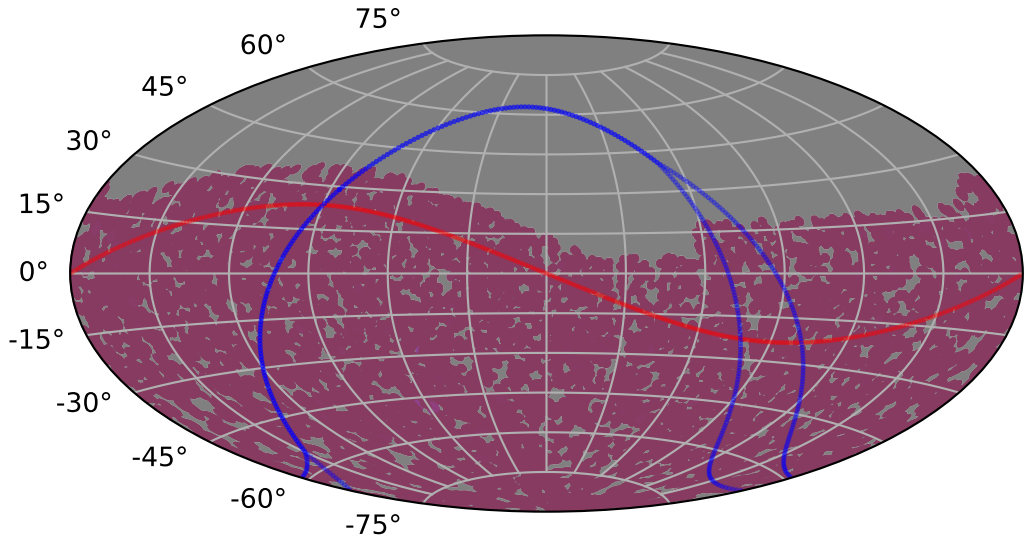

internal_u_expt60_nscale1.2v3.4_10yrs : TDE_Quality_some_color_pnum

TDE_Quality_some_color_pnum
(Bad: 0, Good (obs every 2 night): 1)