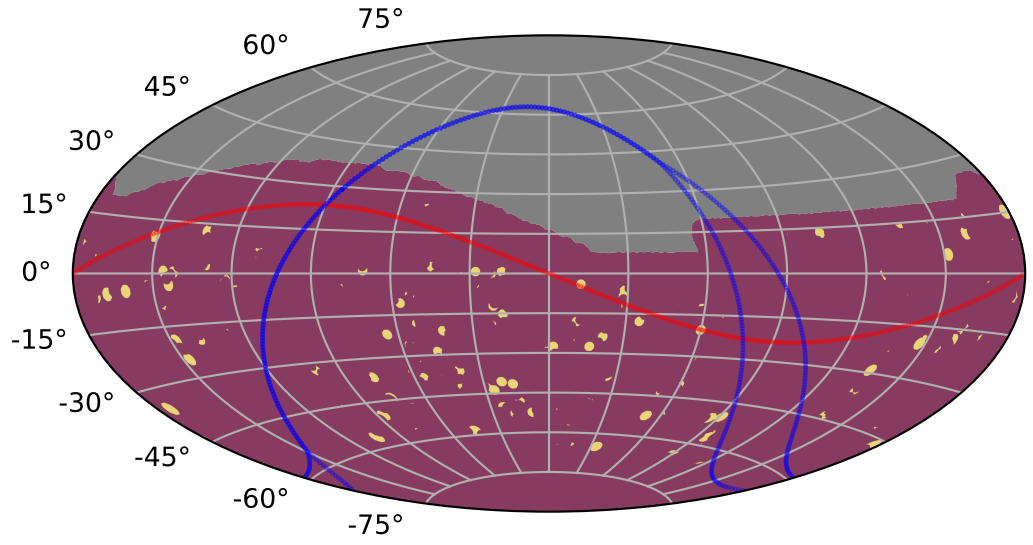

internal_u_expt60_nscale1.2v3.4_10yrs single model: KNePopMetric_single_red_color_detect

KNePopMetric_single_red_color_detect
(Detected, 0 or 1)