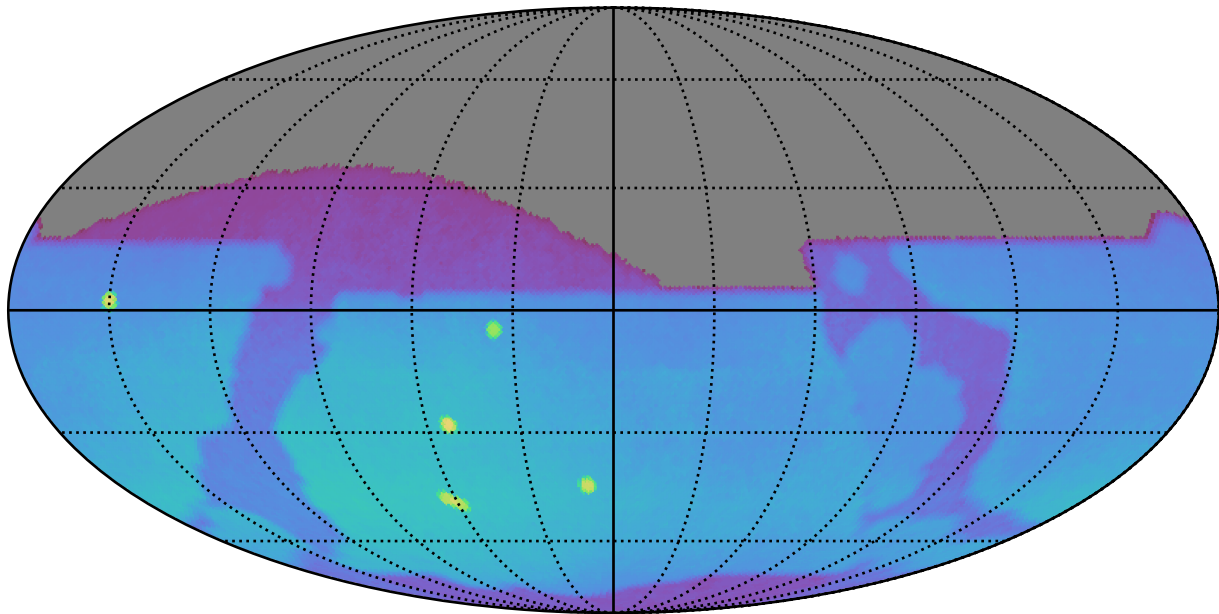

internal_u_expt60_nscale1.2v3.4_10yrs : Brown Dwarf, L7

Brown Dwarf, L7 (pc)