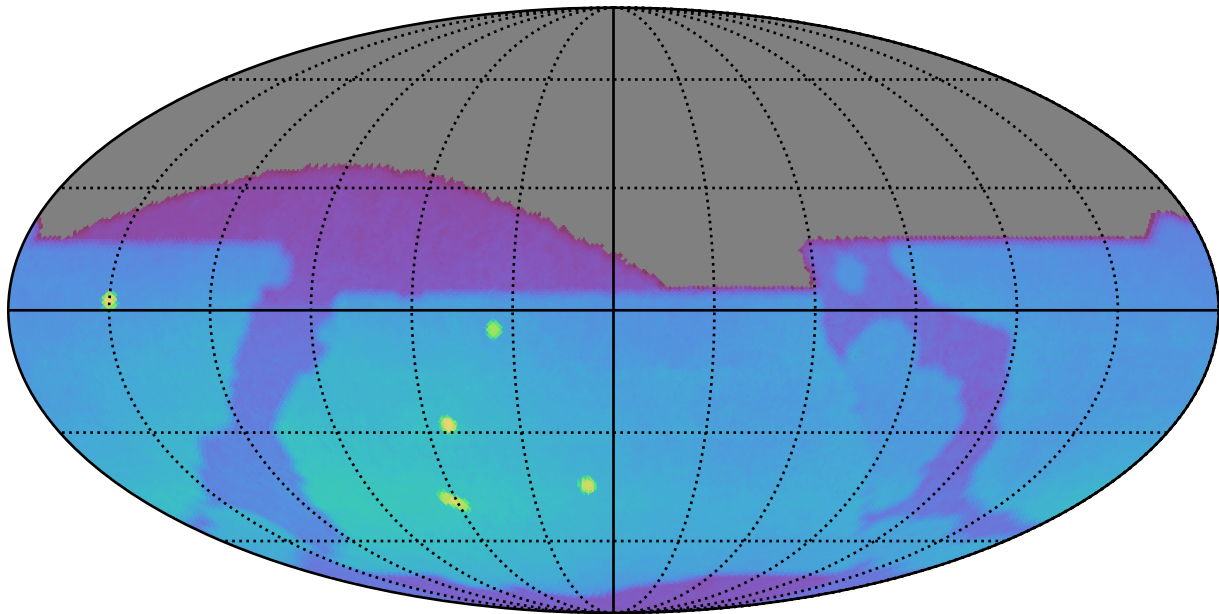

internal_u_expt60_nscale1.2v3.4_10yrs : Brown Dwarf, L4

Brown Dwarf, L4 (pc)