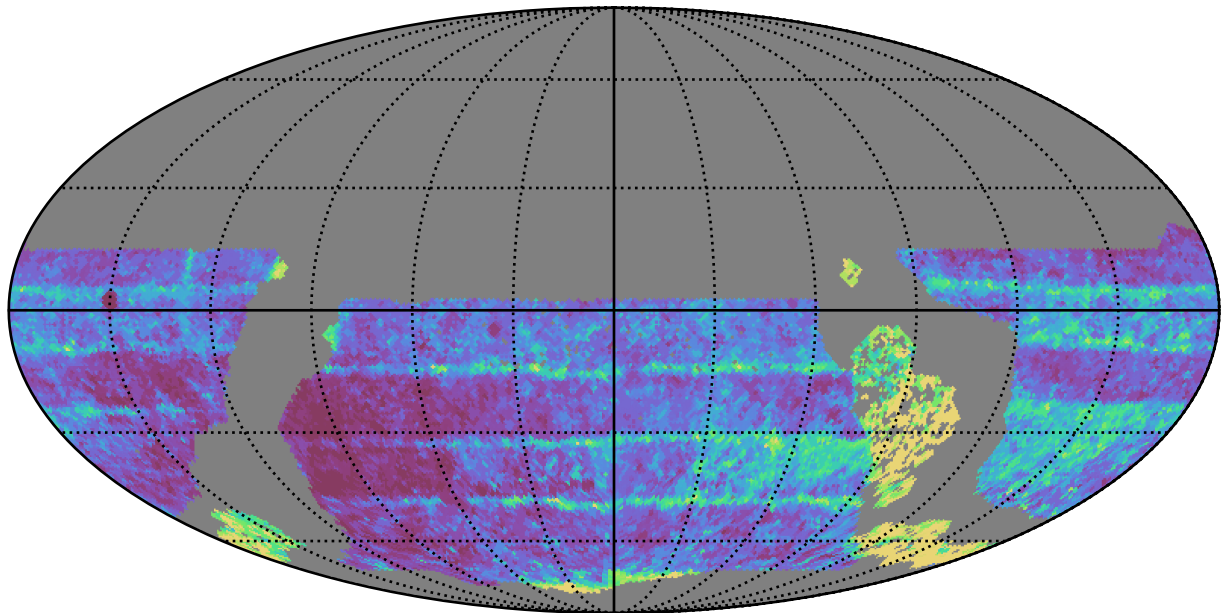

internal\_u\_expt60\_nscale1.2v3.4\_10yrs WFD z band: Median Inter-Night Gap

Median Inter-Night Gap (days)