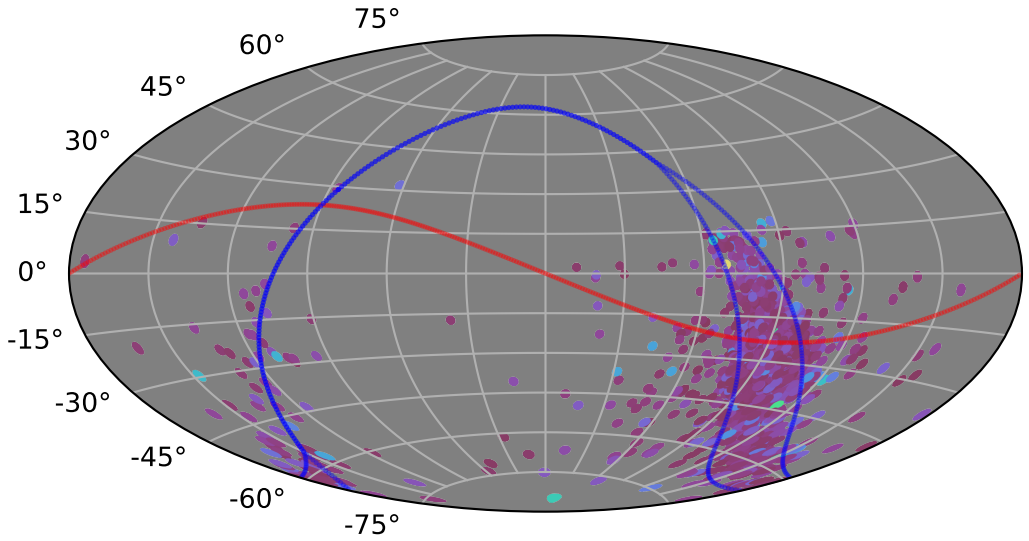

internal_u_expt60_nscale1.1v3.4_10yrs : XRBPopMetric_mean_time_between_detections

5 10 15 20 25 30 35 40
XRBPopMetric_mean_time_between_detections
(Detected, 0 or 1)