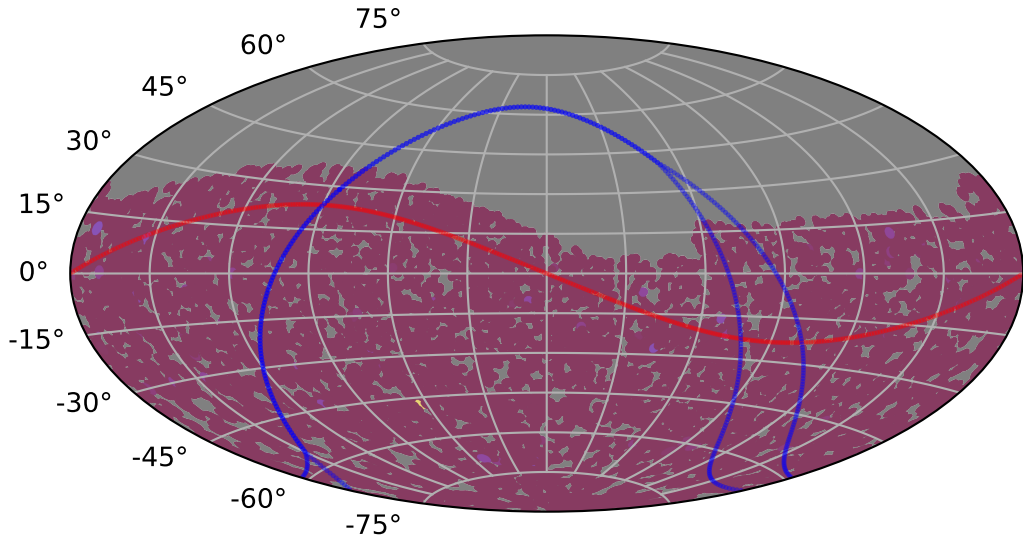

internal_u_expt60_nscale1.1v3.4_10yrs : TDE_Quality_some_color_pu_pnum

TDE_Quality_some_color_pu_pnum
(Bad: 0, Good (obs every 2 night): 1)