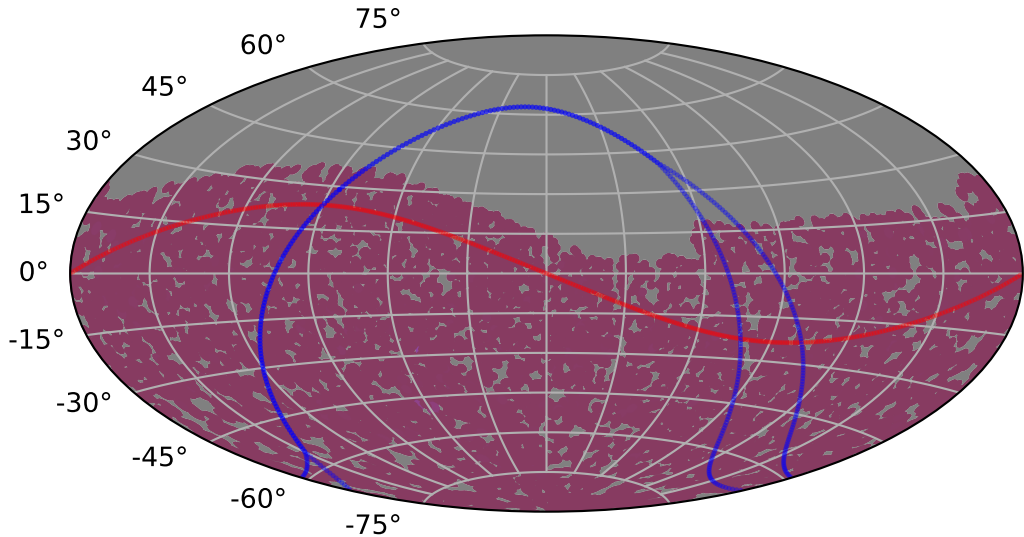

internal_u_expt60_nscale1.1v3.4_10yrs : TDE_Quality_some_color_pnum

TDE_Quality_some_color_pnum
(Bad: 0, Good (obs every 2 night): 1)