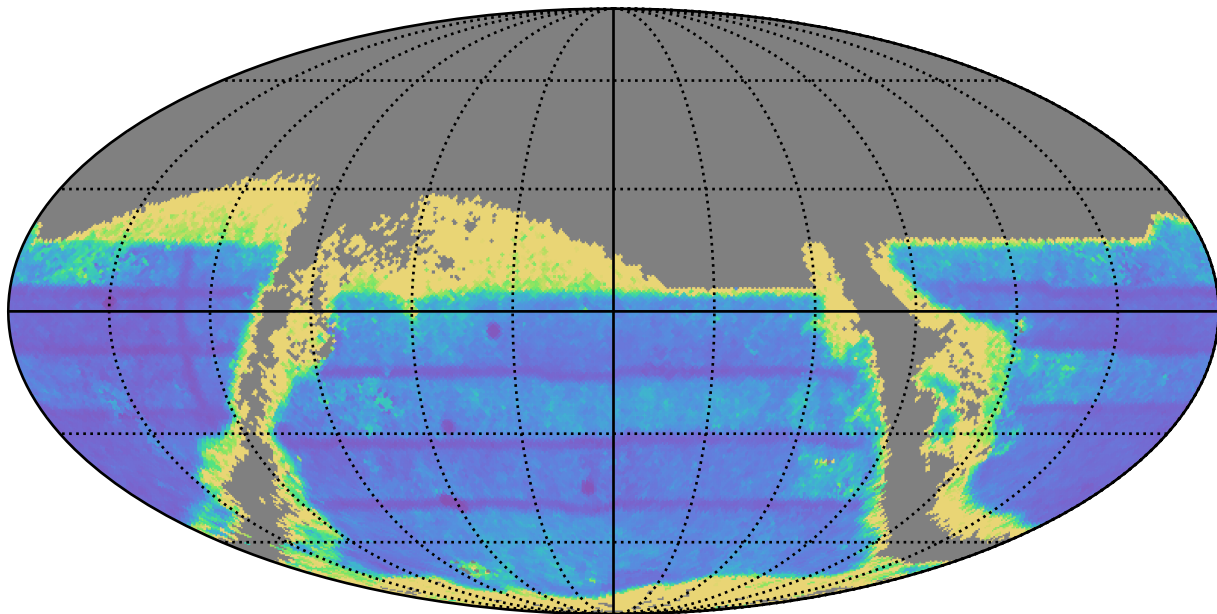

internal_u_expt60_nscale1.1v3.4_10yrs : TDC_precision

TDC_precision (%)