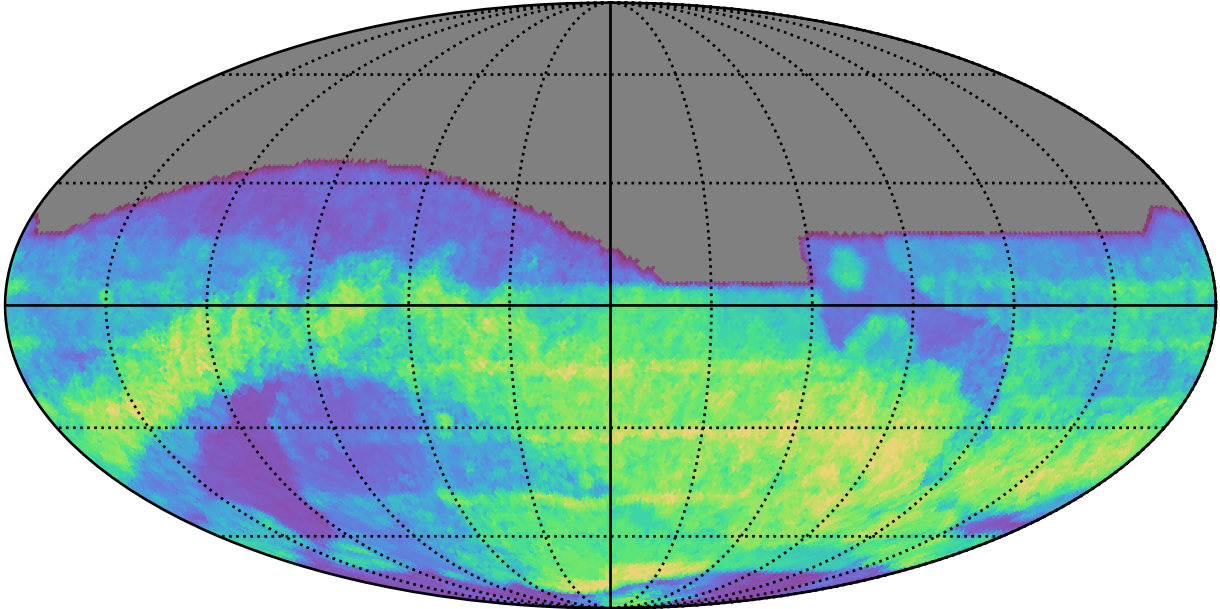

internal_u_expt60_nscale1.1v3.4_10yrs : GalPlaneSeasonGapsTimescales_xray_binaries_map_Tau_100_0

0.0 0.1 0.2 0.3 0.4 0.5 0.6 0.7 0.8 0.9 1.0
GalPlaneSeasonGapsTimescales_xray_binaries_map_Tau_100_0
(MJD mag)