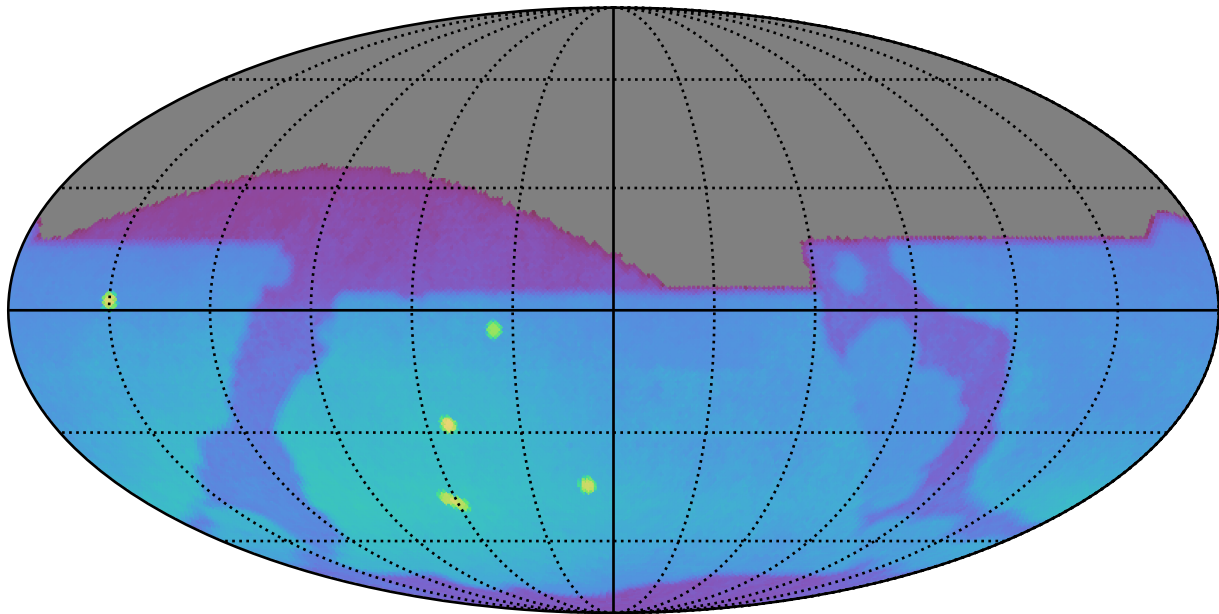

internal_u_expt60_nscale1.1v3.4_10yrs : Brown Dwarf, L7

Brown Dwarf, L7 (pc)