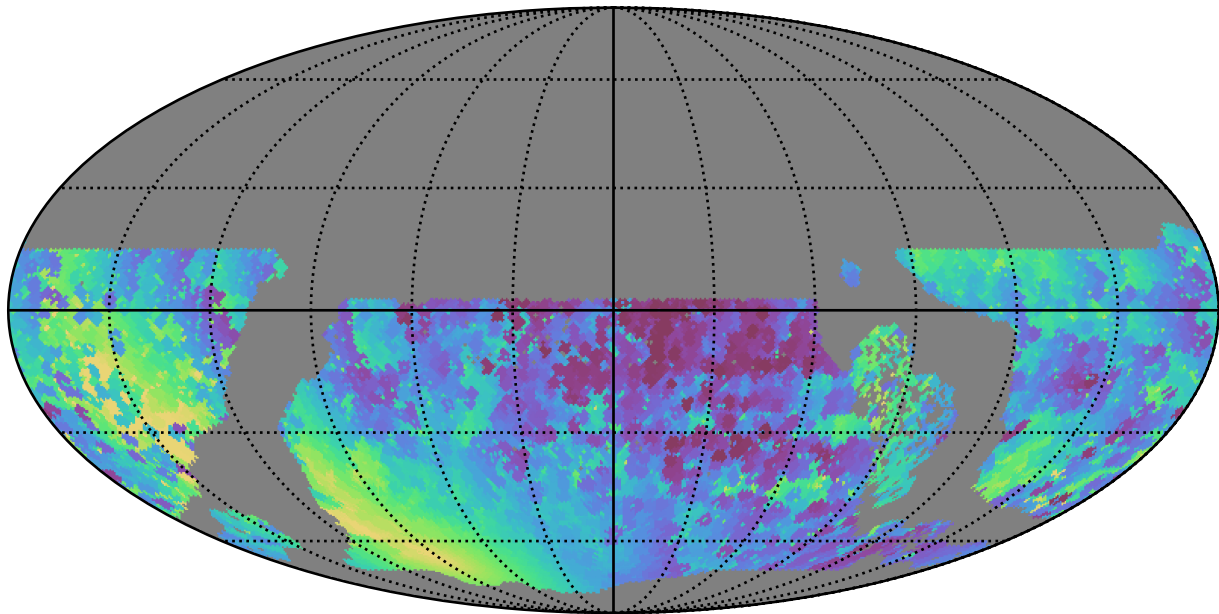

internal_u_expt60_nscale1.1v3.4_10yrs WFD y band: Min solarElong

Min solarElong (degrees)