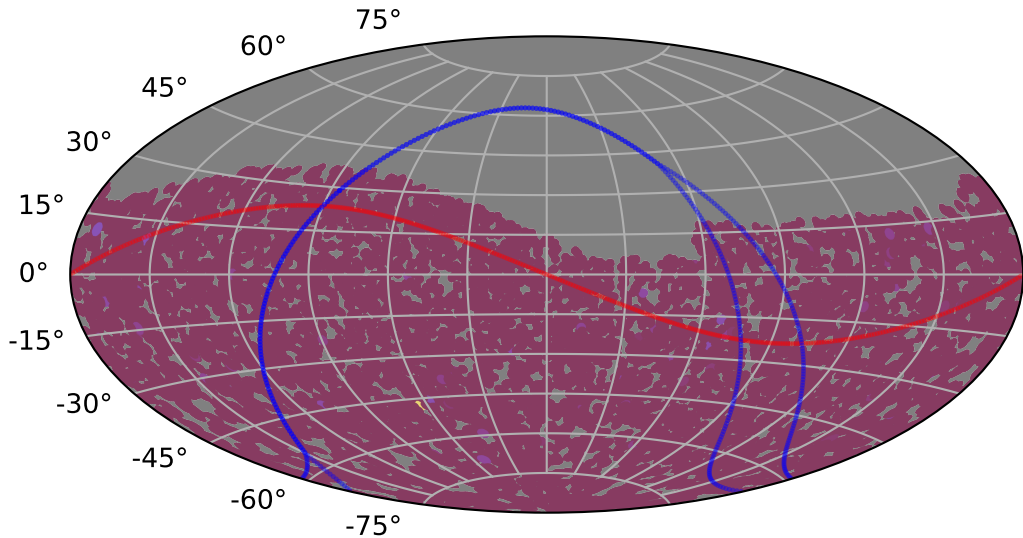

internal\_u\_expt60\_nscale1.0v3.4\_10yrs : TDE\_Quality\_some\_color\_pu\_pnum

TDE\_Quality\_some\_color\_pu\_pnum  
(Bad: 0, Good (obs every 2 night): 1)