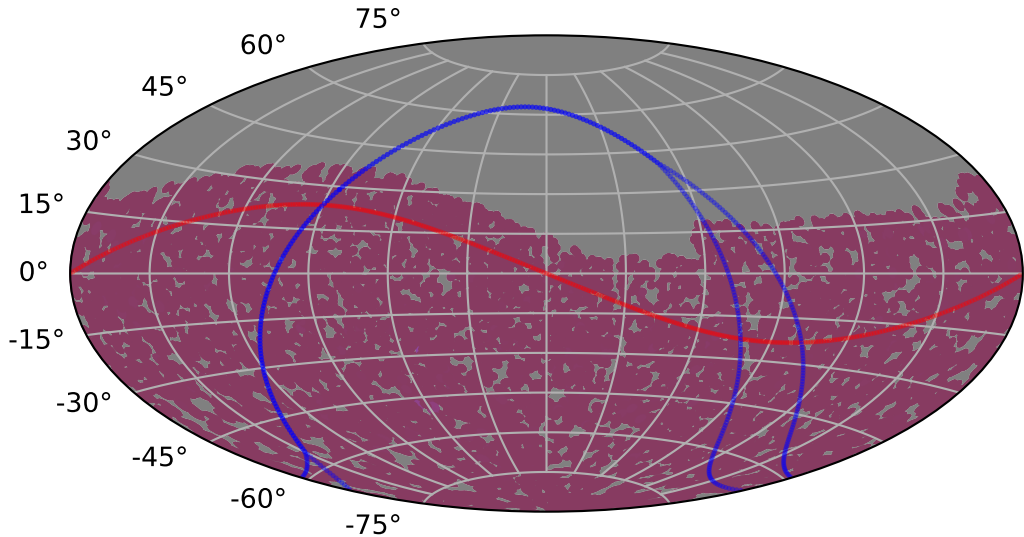

internal_u_expt60_nscale1.0v3.4_10yrs : TDE_Quality_some_color_pnum

TDE_Quality_some_color_pnum
(Bad: 0, Good (obs every 2 night): 1)