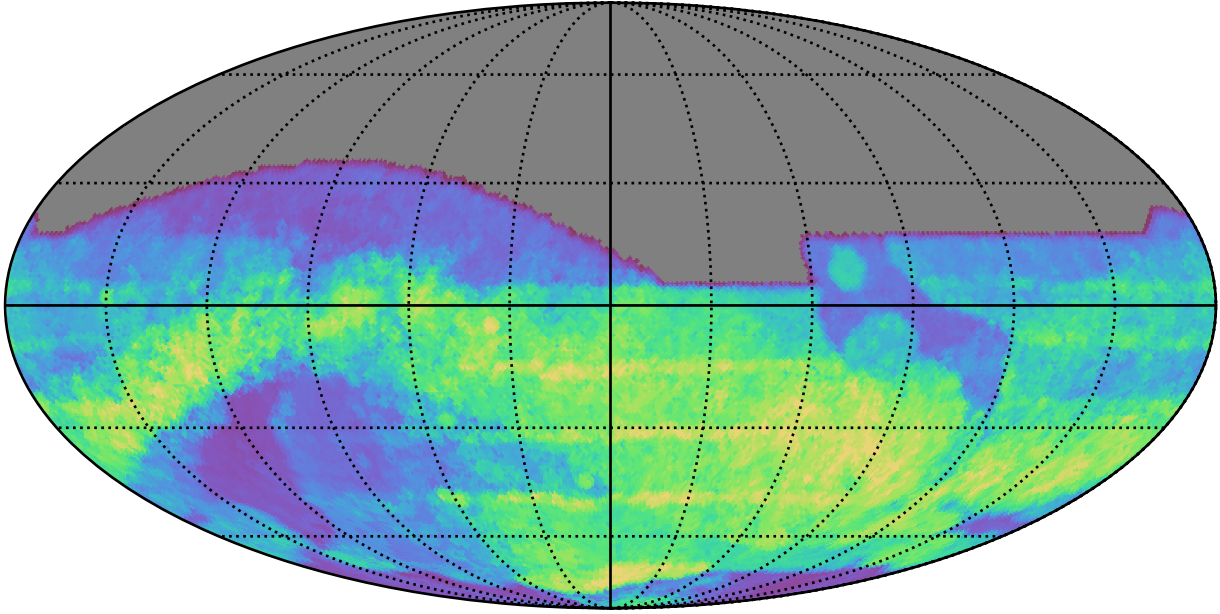

internal_u_expt60_nscale1.0v3.4_10yrs : GalPlaneSeasonGapsTimescales_xray_binaries_map_Tau_100_0

0.0 0.1 0.2 0.3 0.4 0.5 0.6 0.7 0.8 0.9 1.0
GalPlaneSeasonGapsTimescales_xray_binaries_map_Tau_100_0
(MJD mag)