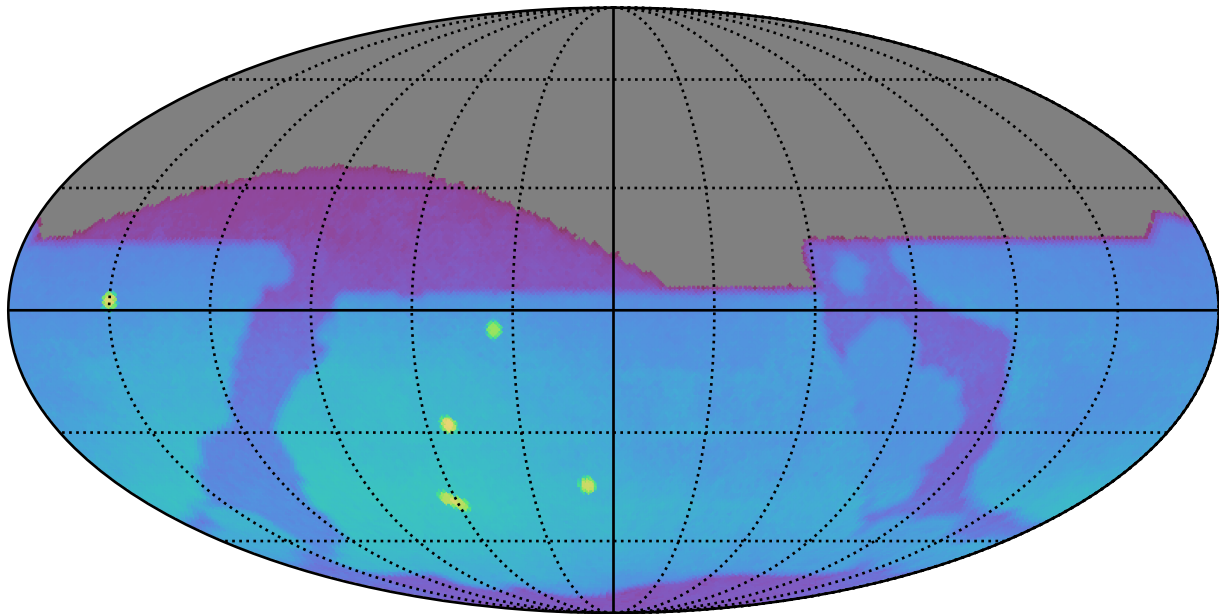

internal_u_expt60_nscale1.0v3.4_10yrs : Brown Dwarf, L7

Brown Dwarf, L7 (pc)