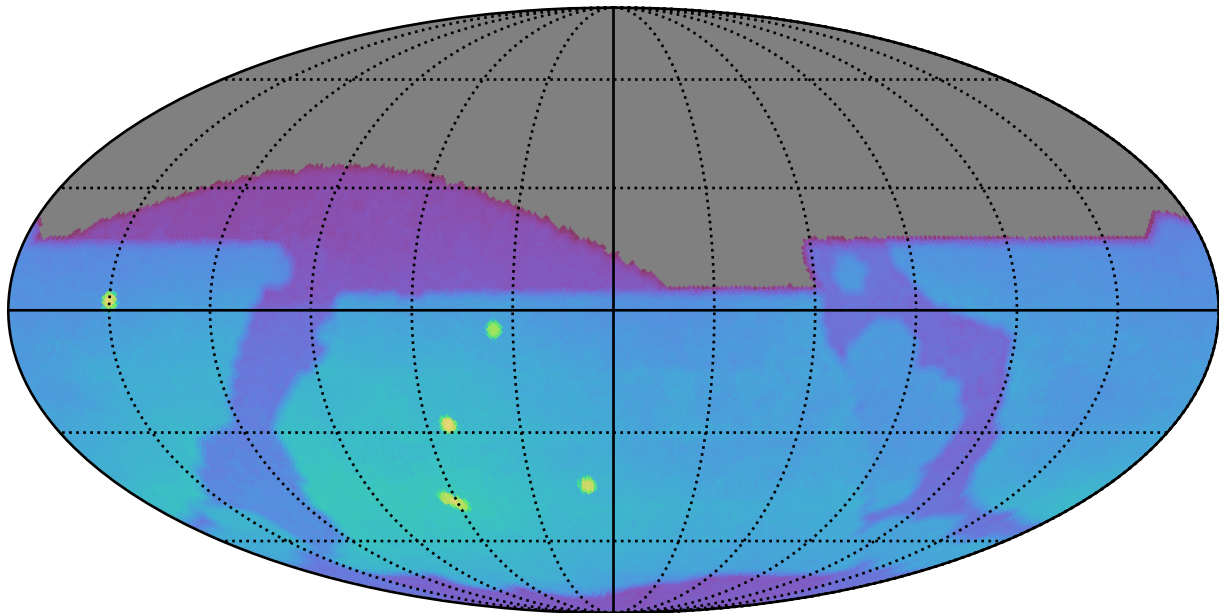

internal_u_expt60_nscale1.0v3.4_10yrs : Brown Dwarf, L4

Brown Dwarf, L4 (pc)