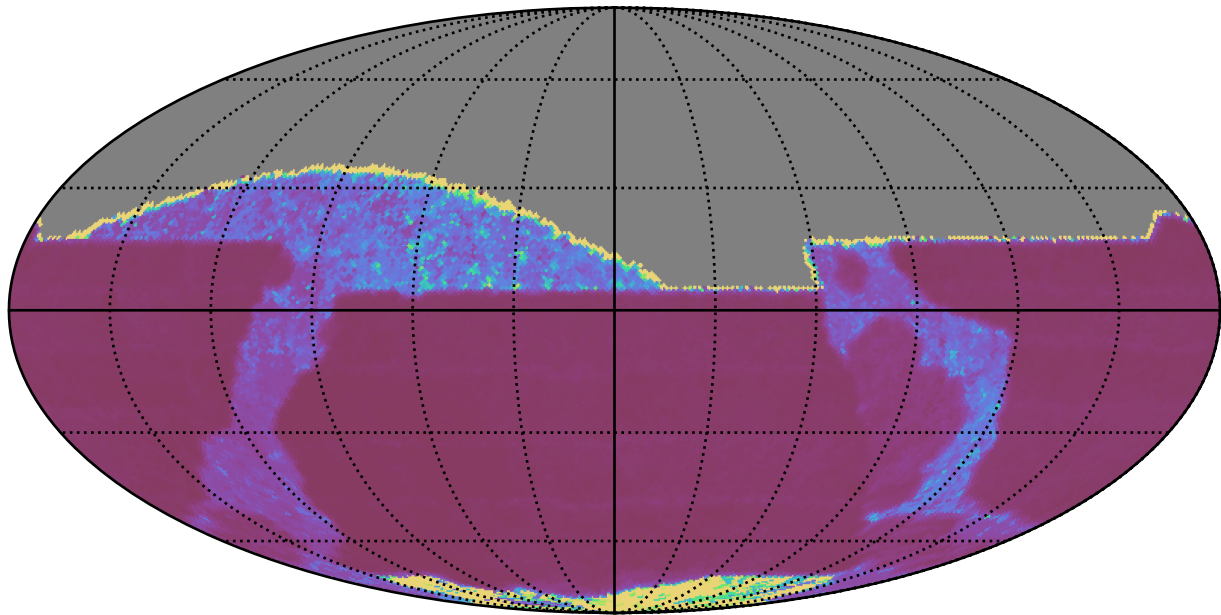

internal_u_expt60_nscale1.0v3.4_10yrs All sky z band: Median Inter-Night Gap

Median Inter-Night Gap (days)