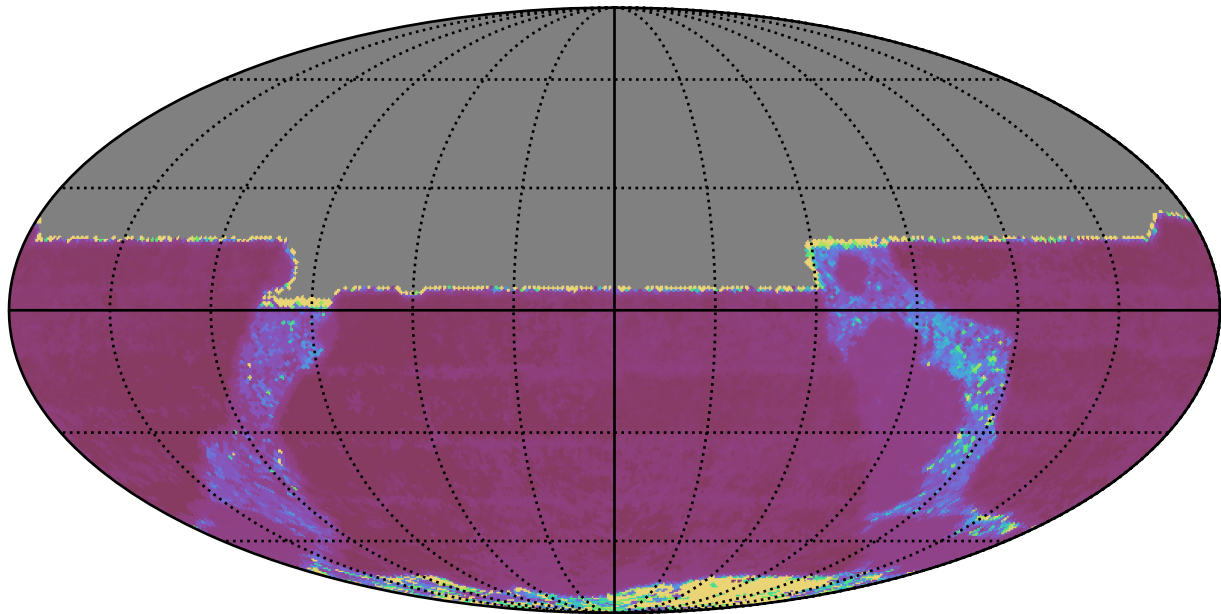

internal_u_expt60_nscale1.0v3.4_10yrs All sky y band: Median Inter-Night Gap

Median Inter-Night Gap (days)