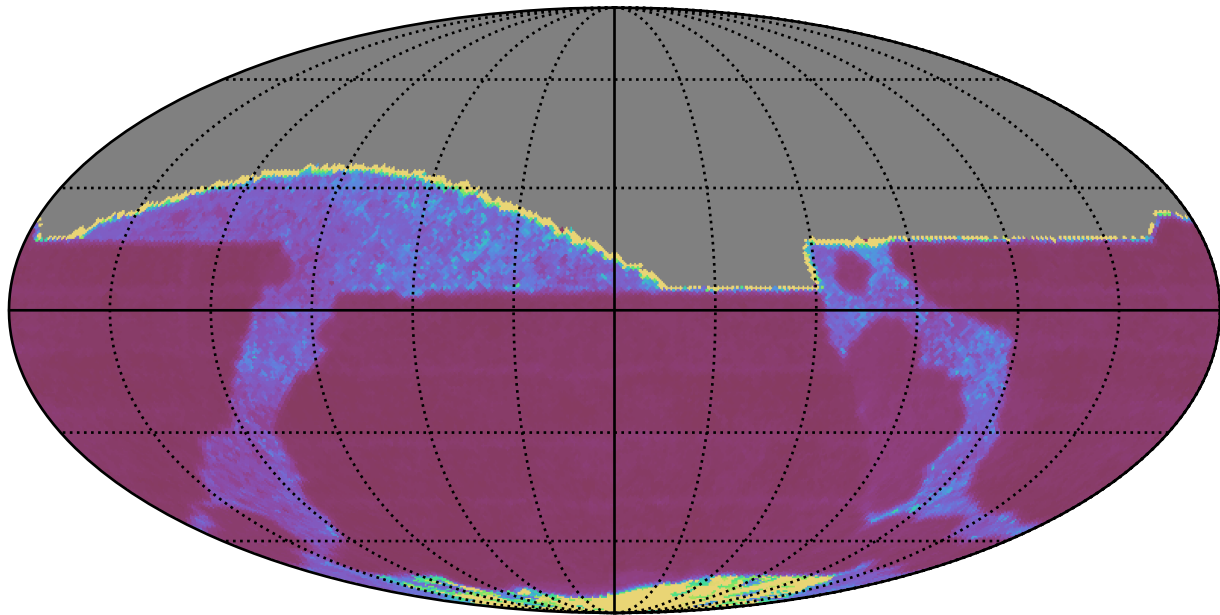

internal\_u\_expt60\_nscale1.0v3.4\_10yrs All sky i band: Median Inter-Night Gap

Median Inter-Night Gap (days)