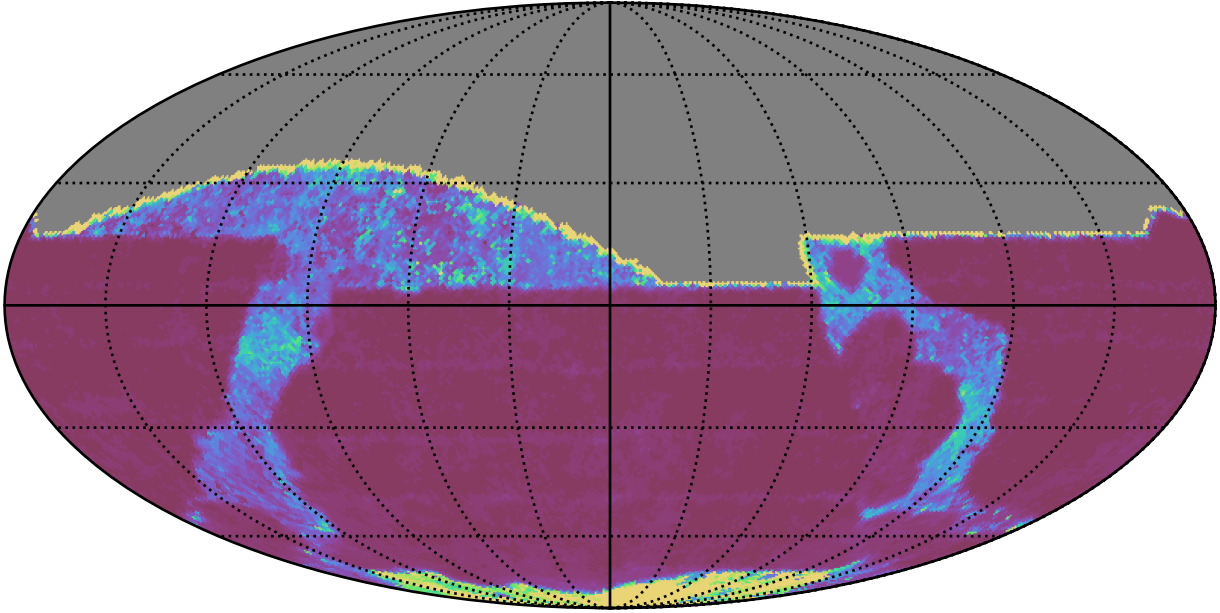

internal_u_expt60_nscale1.0v3.4_10yrs All sky i band: 20thPercentile Inter-Night Gap

0.0 2.5 5.0 7.5 10.0 12.5 15.0 17.5 20.0 22.5 25.0
20thPercentile Inter-Night Gap
(days)