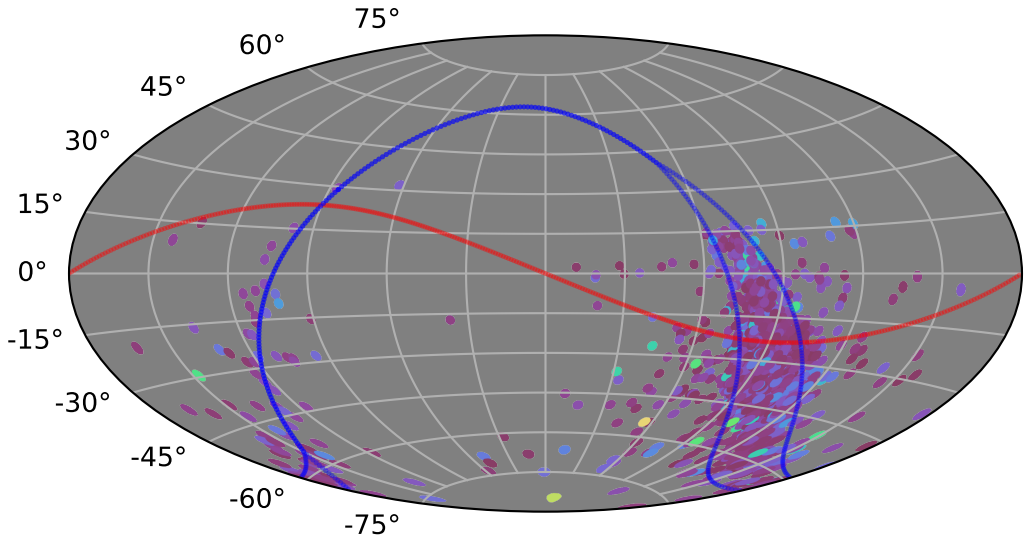

internal_u_expt60_nscale0.9v3.4_10yrs : XRBPopMetric_mean_time_between_detections

4 8 12 16 20 24 28 32
XRBPopMetric_mean_time_between_detections
(Detected, 0 or 1)