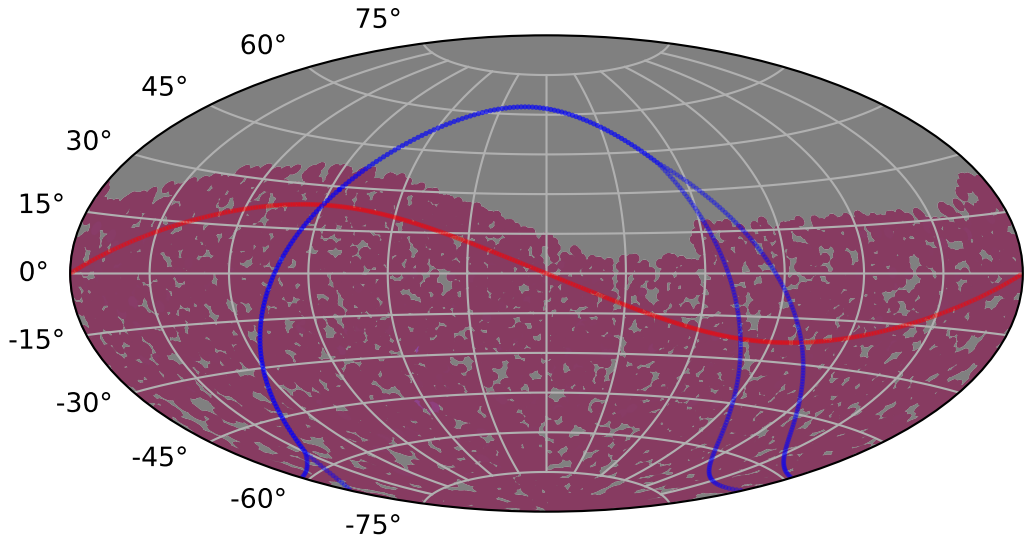

internal_u_expt60_nscale0.9v3.4_10yrs : TDE_Quality_some_color_pnum

TDE_Quality_some_color_pnum
(Bad: 0, Good (obs every 2 night): 1)