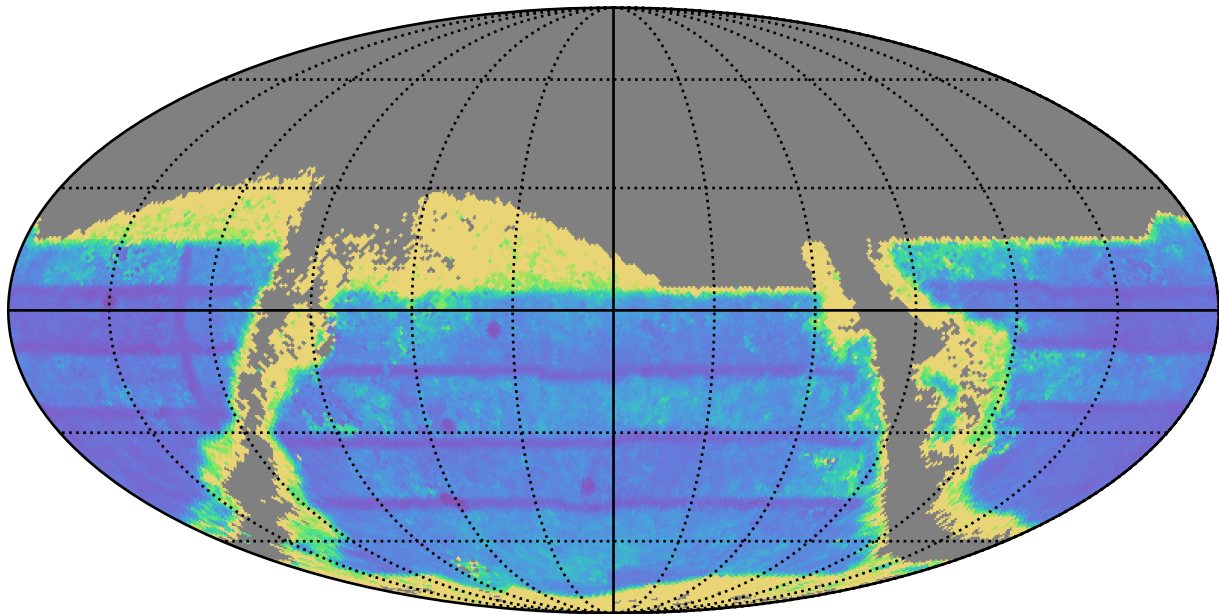

internal\_u\_expt60\_nscale0.9v3.4\_10yrs : TDC\_precision

TDC\_precision (%)