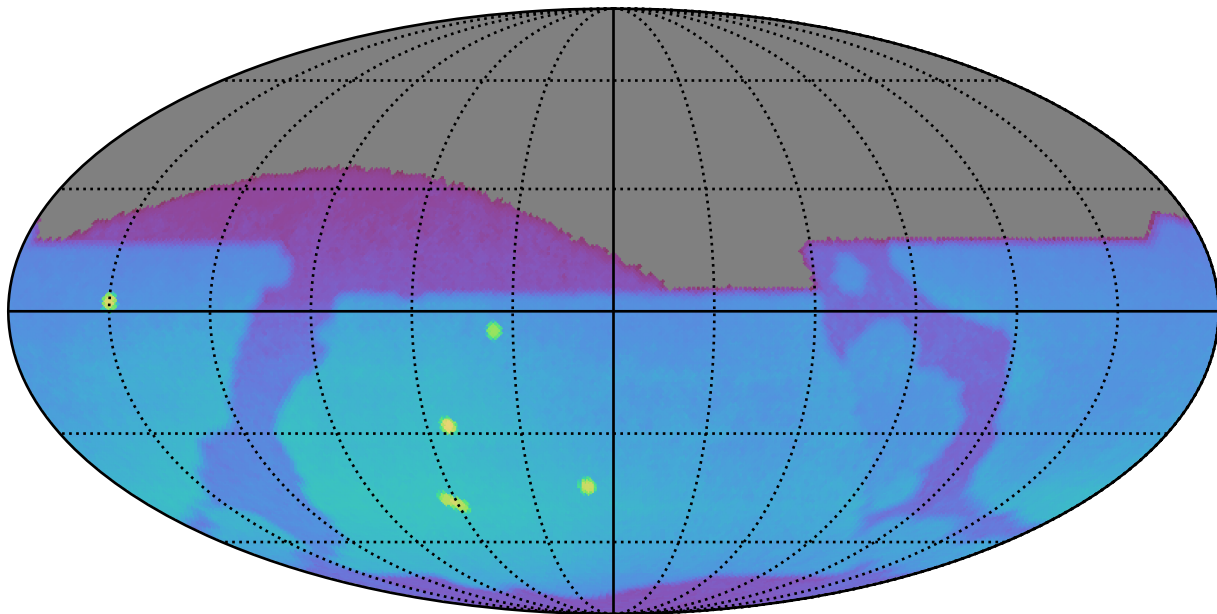

internal_u_expt60_nscale0.9v3.4_10yrs : Brown Dwarf, L7

Brown Dwarf, L7 (pc)