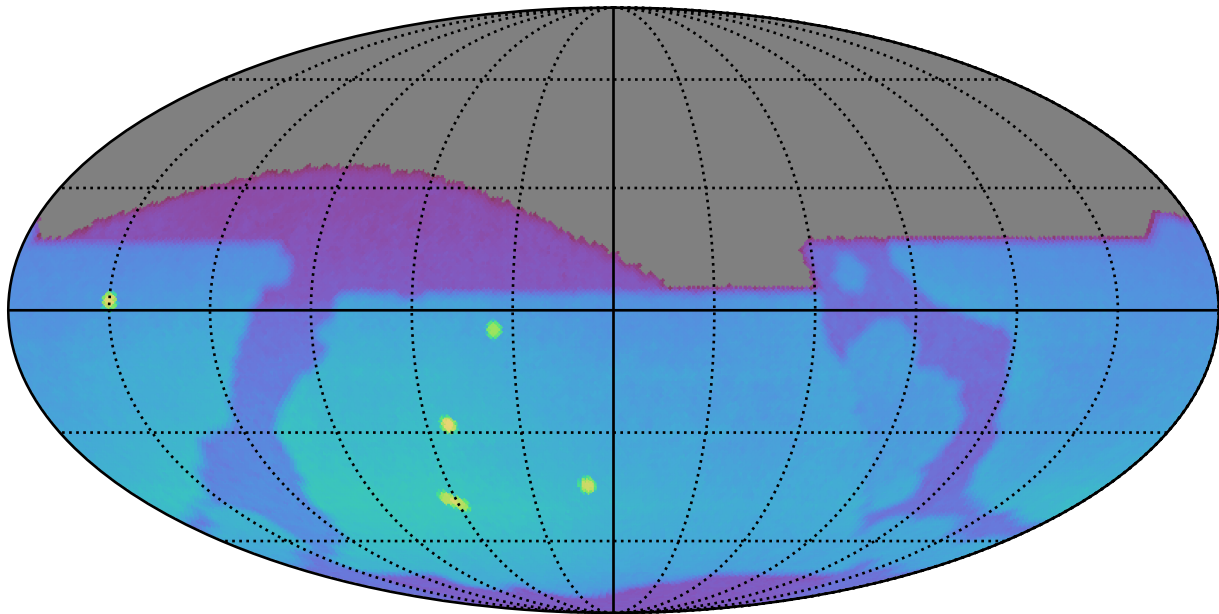

internal\_u\_expt60\_nscale0.9v3.4\_10yrs : Brown Dwarf, L4

Brown Dwarf, L4 (pc)