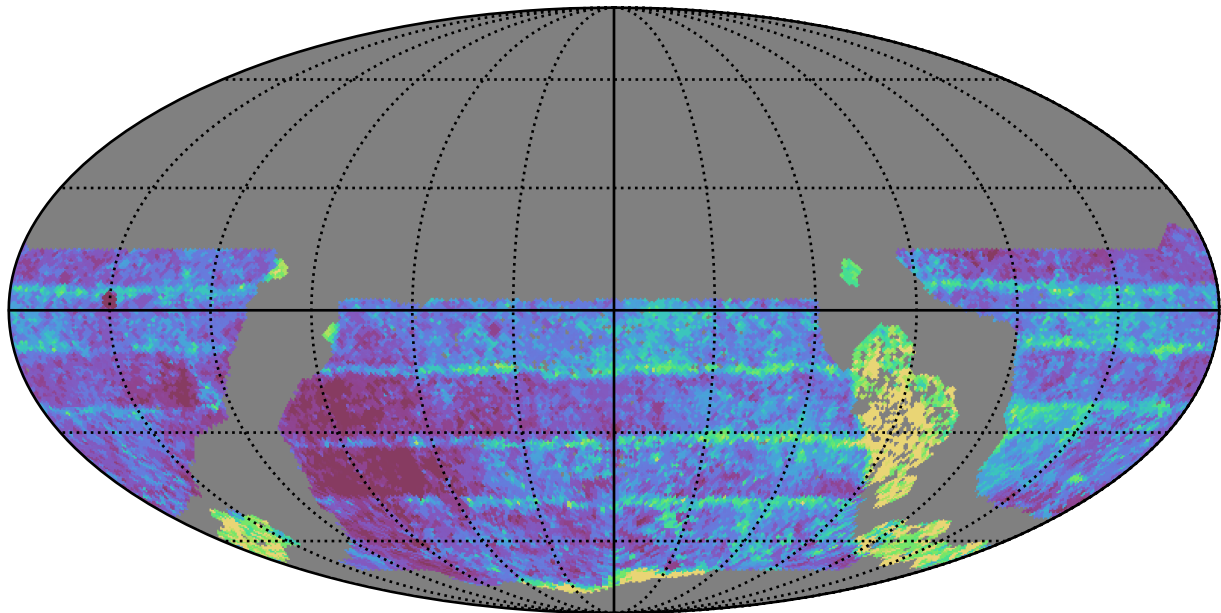

internal_u_expt60_nscale0.9v3.4_10yrs WFD z band: Median Inter-Night Gap

Median Inter-Night Gap (days)