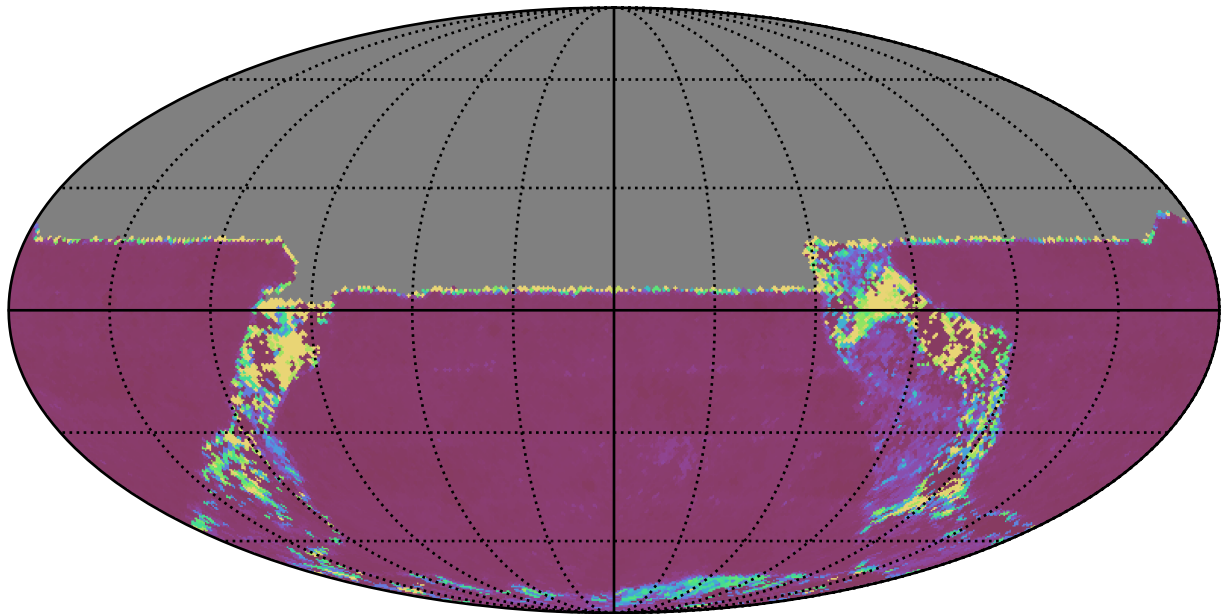

internal_u_expt60_nscale0.9v3.4_10yrs All sky u band: Median Inter-Night Gap

Median Inter-Night Gap (days)