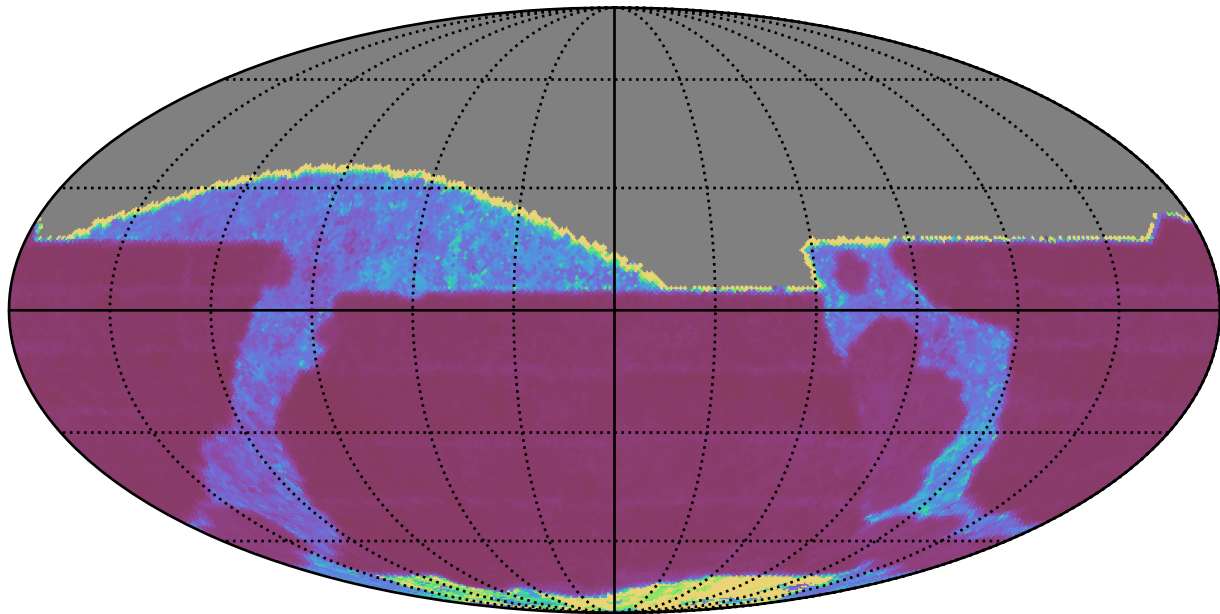

internal_u_expt60_nscale0.9v3.4_10yrs All sky i band: Median Inter-Night Gap

Median Inter-Night Gap (days)