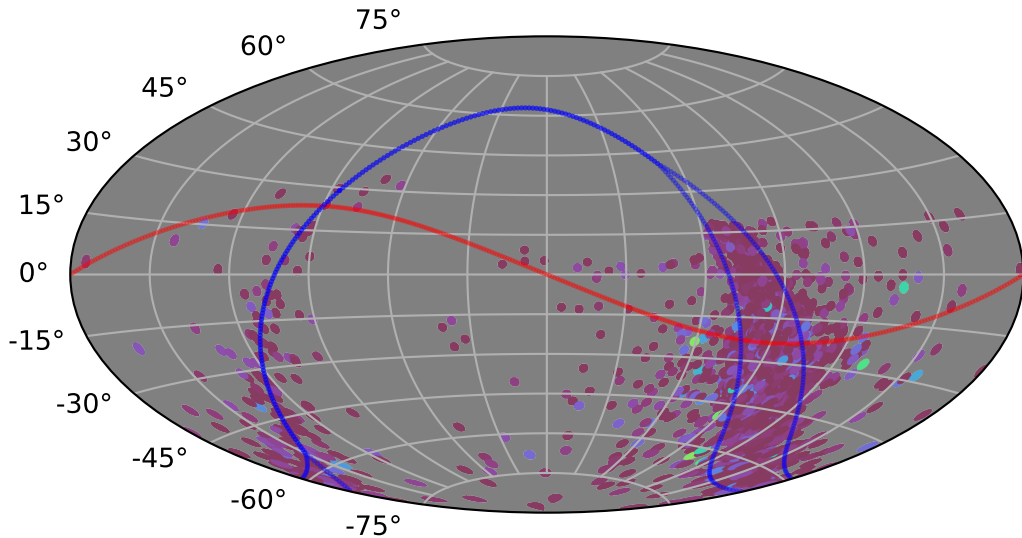

internal_u_expt45_nscale1.5v3.4_10yrs : XRBPopMetric_number_of_detections

XRBPopMetric_number_of_detections
(Detected, 0 or $\bar{1}$)