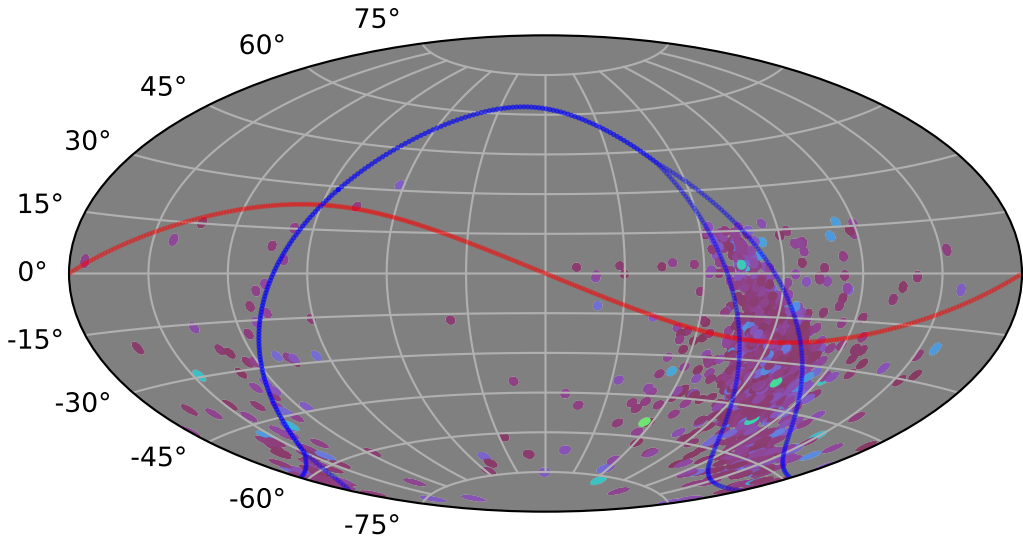

internal_u_expt45_nscale1.5v3.4_10yrs : XRBPoMetric_mean_time_between_detections

5 10 15 20 25 30 35 40
XRBPoMetric_mean_time_between_detections
(Detected, 0 or 1)