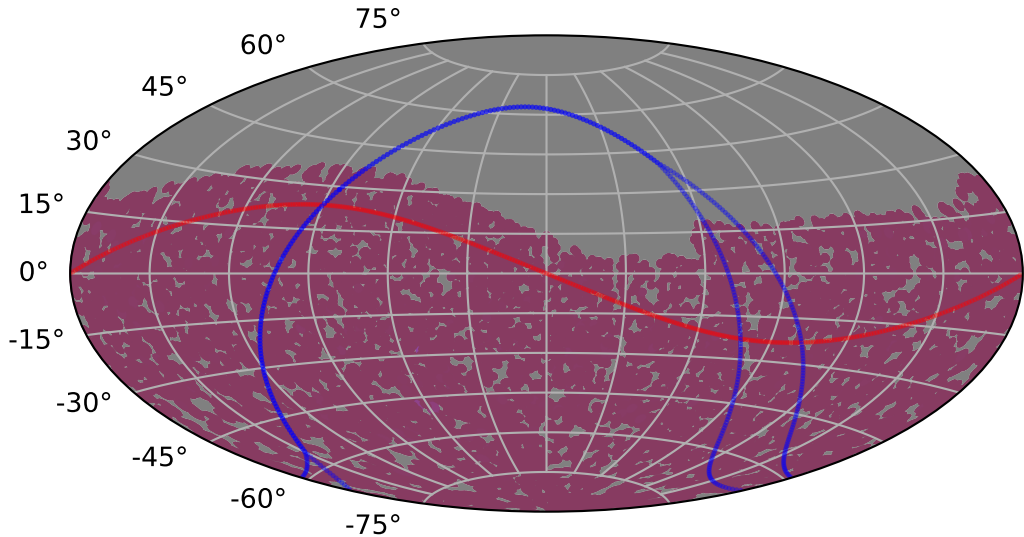

internal_u_expt45_nscale1.5v3.4_10yrs : TDE_Quality_some_color_pnum

TDE_Quality_some_color_pnum
(Bad: 0, Good (obs every 2 night): 1)