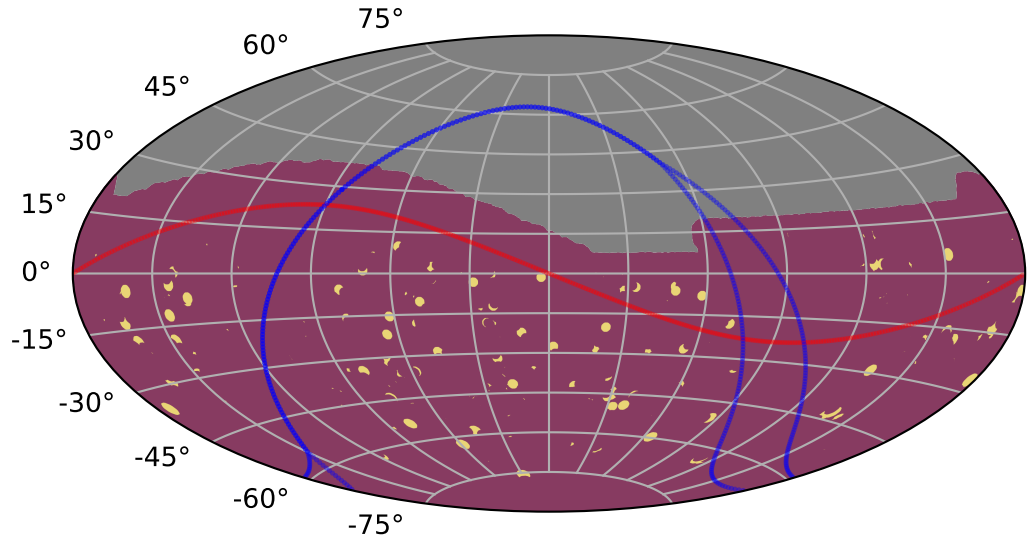

internal\_u\_expt45\_nscale1.5v3.4\_10yrs single model: KNePopMetric\_single\_red\_color\_detect

KNePopMetric\_single\_red\_color\_detect  
(Detected, 0 or 1)