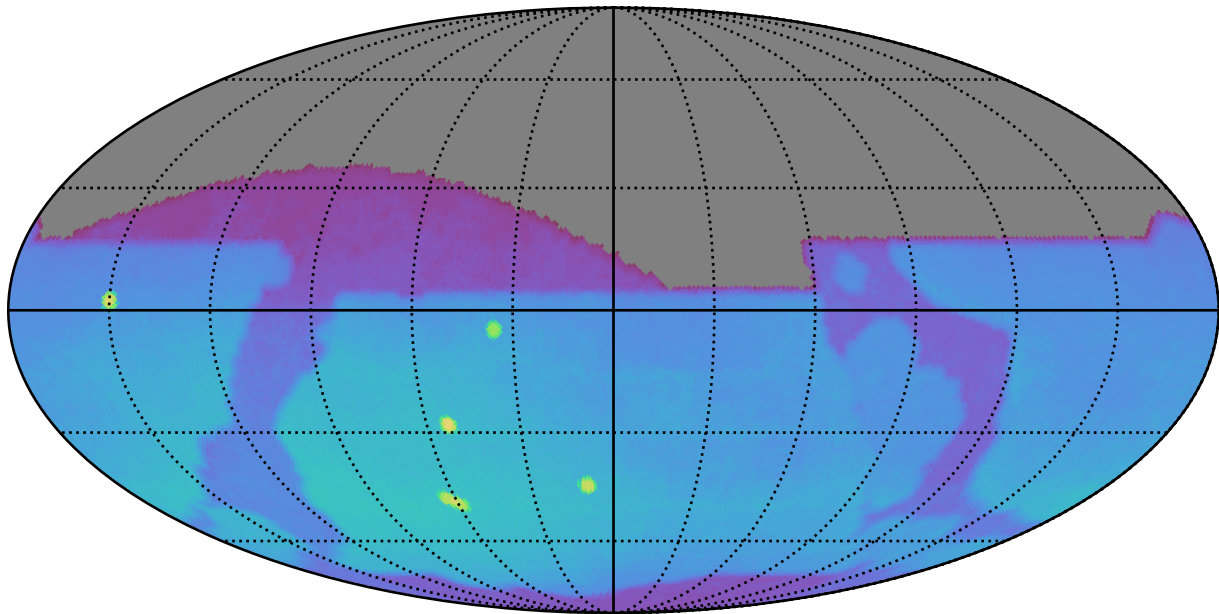

internal\_u\_expt45\_nscale1.5v3.4\_10yrs : Brown Dwarf, L7

Brown Dwarf, L7 (pc)