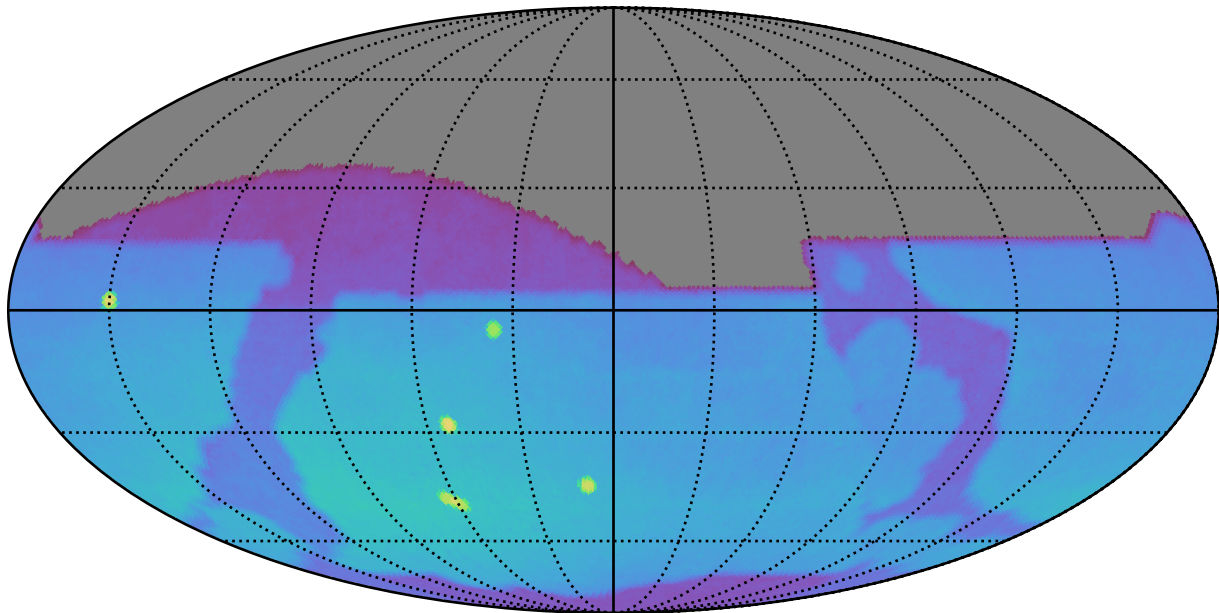

internal_u_expt45_nscale1.5v3.4_10yrs : Brown Dwarf, L4

Brown Dwarf, L4 (pc)