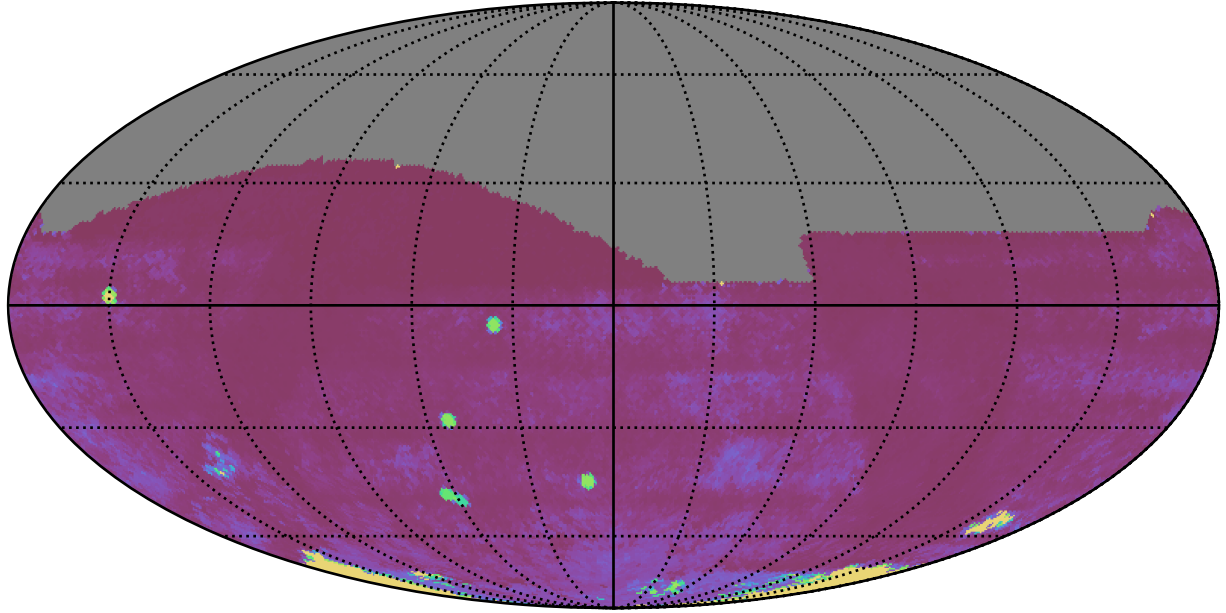

internal_u_expt45_nscale1.5v3.4_10yrs All sky: 75th Percentile Intranight Timespan

75th Percentile Intranight Timespan (minutes)