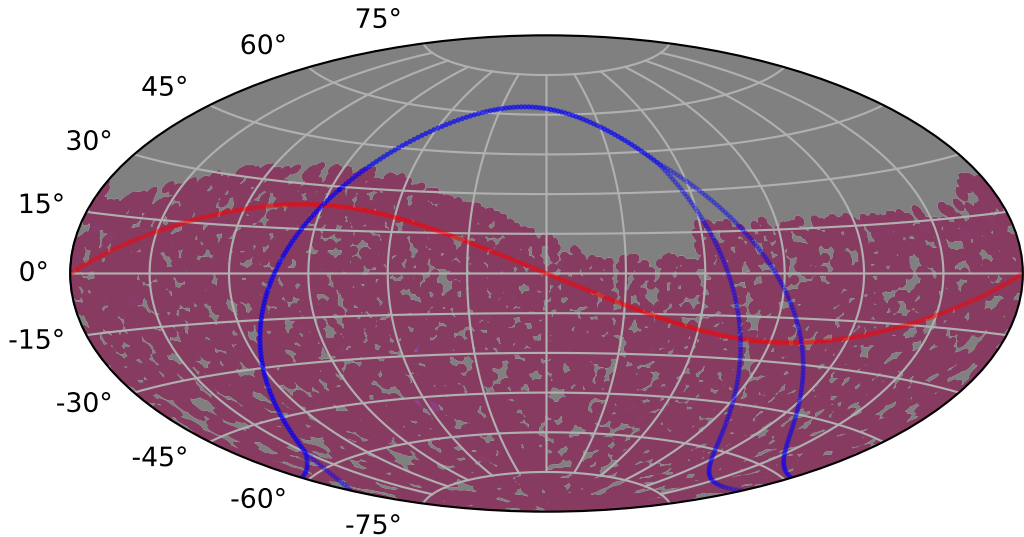

internal\_u\_expt45\_nscale1.2v3.4\_10yrs : TDE\_Quality\_some\_color\_pnum

TDE\_Quality\_some\_color\_pnum  
(Bad: 0, Good (obs every 2 night): 1)