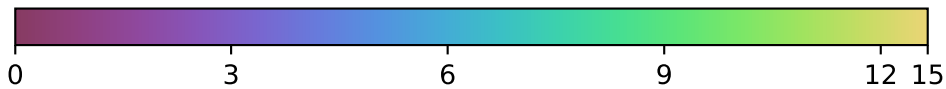

internal_u_expt45_nscale1.2v3.4_10yrs : TDC_precision

TDC_precision (%)