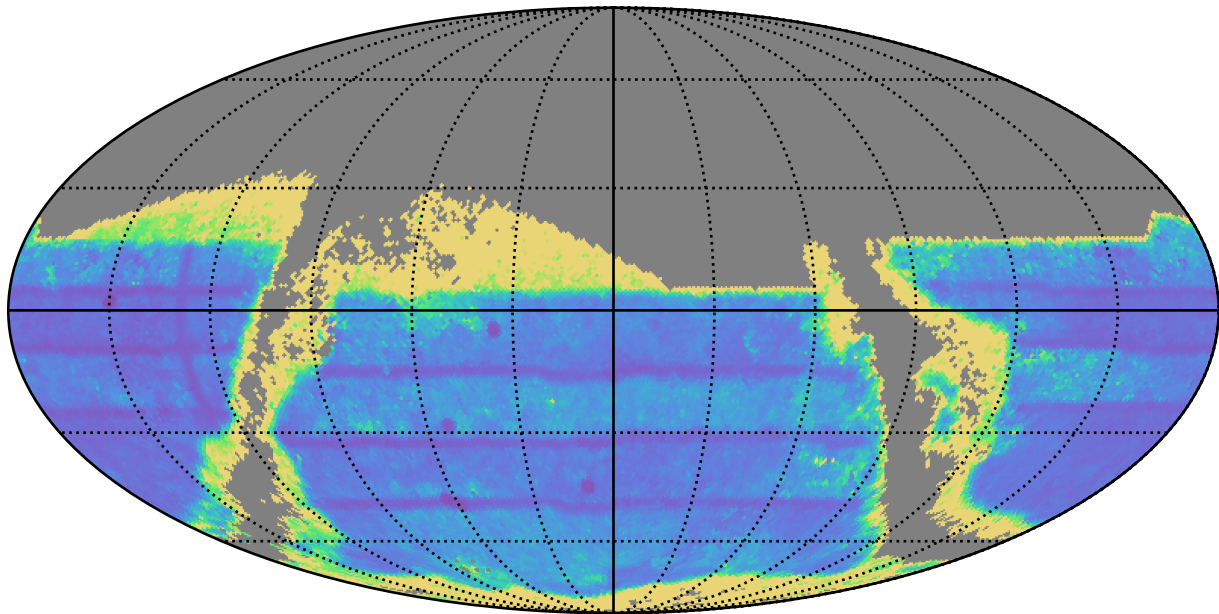

internal_u_expt45_nscale1.2v3.4_10yrs : TDC_precision

TDC_precision (%)