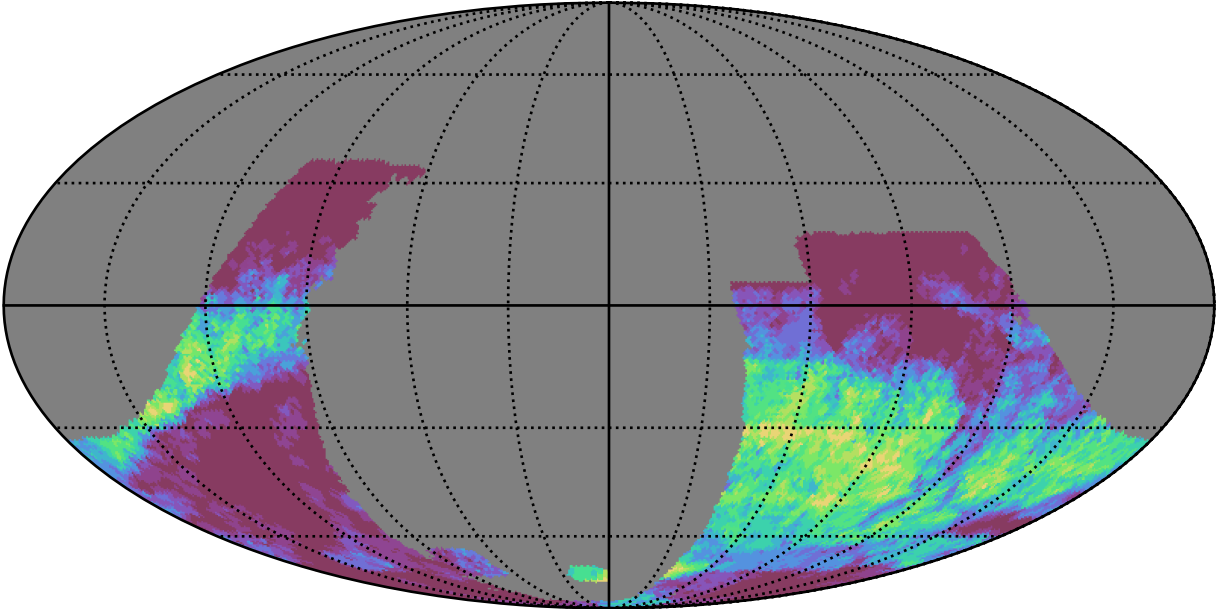

internal_u_expt45_nscale1.2v3.4_10yrs : GalPlaneSeasonGapsTimescales_galactic_plane_map_Tau_10_0

0.0 0.1 0.2 0.3 0.4 0.5 0.6 0.7 0.8 0.9 1.0
GalPlaneSeasonGapsTimescales_galactic_plane_map_Tau_10_0
(MJD mag)